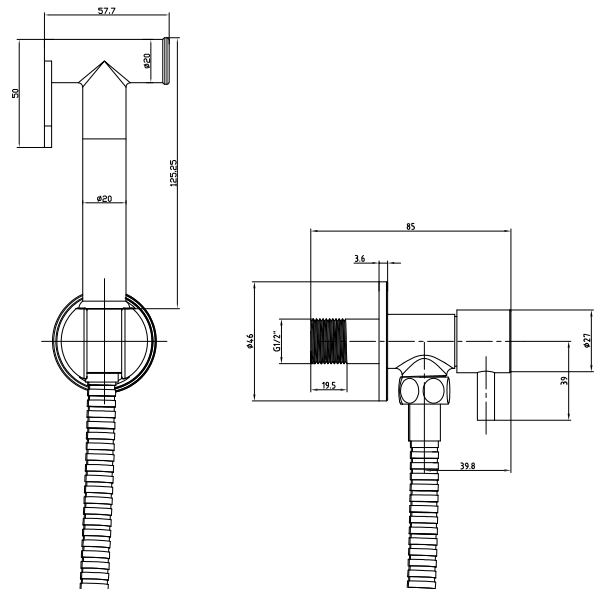

## Douche Handset, Flexi, Holder and Outlet Elbow Brushed Brass

Product Code: DOUCHE005

Product Name	DOUCHE005
Product Description	Douche Handset, Flexi, Holder and Outlet Elbow Brushed Brass
<b>Product Transportation</b>	
Barcode	5060964935256
Country of origin	CH
Commodity code	6910100000
<b>Product Measurements</b>	
Product Weight (KG)	0.494
Product Width (mm)	See Line Drawing
Product Height (mm)	See Line Drawing
Product Depth (mm)	See Line Drawing
Product Length (mm)	0
<b>Primary Packed Measurements</b>	
Packaged Weight	0.564
Packed Length	564
Packed Width	160
Packed Height	140
<b>Packaging Weights</b>	
Card (kg)	0.065
Paper (kg)	0.006
Wood (kg)	0.003
Plastic (kg)	0.003
Compliance DOP	

<b>General Information</b>	
Construction Material	Brass , Stainless Steel
Installation type	Wall Mounted
Colour / Finish	Brushed Brass
<b>Tap / Shower Attributes</b>	
WRAS Approved	No
TMV Approved	No
Minimum Operating Pressure (bar)	0.5
Maximum Operating Pressure (bar)	5
Flexible Tails Included	No
Number of tap holes required	1
Handle Type	Gun
Swivel Spout	N/a
Inlet Connection	1/2 BSP
Outlet Connection	1/2 BSP
Tap Hole Diameter (mm)	N/a
Tap Type description	Douche
Includes Waste	No
Valve / Cartridge Type	1/4 Turn ceramic disk
Cartridge Spare code	N/a
<b>Flow Rates</b>	
0.2bar (l/min)	5.5
0.5bar (l/min)	9
1bar (l/min)	12.7
2bar (l/min)	18
3bar (l/min)	22.8

**SCUDO**  
BEAUTIFUL BATHROOMS

0330 124 7290

sales@scudo.co.uk - www.scudo.co.uk

Scudo is the trading name of Harrison Bathrooms Ltd. Whilst we endeavour to ensure that the product information is accurate we accept no liability for any information given. All images are for illustration purposes only. Product images and specification are subject to change. Measurement are in millimetres and are nominal.

**Dimensions**  
(measurements in mm)