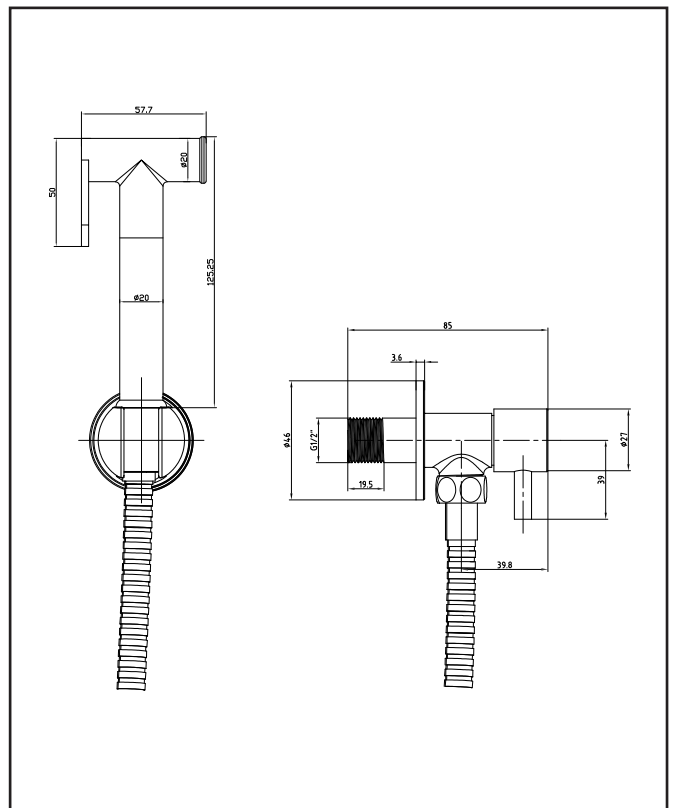

## Douche Handset, Flexi, Holder and Outlet Elbow Brushed Bronze

Product Code: DOUCHE006

**SCUDO**  
BEAUTIFUL BATHROOMS

0330 124 7290

sales@scudo.co.uk - www.scudo.co.uk

Scudo is the trading name of Harrison Bathrooms Ltd. Whilst we endeavour to ensure that the product information is accurate we accept no liability for any information given. All images are for illustration purposes only. Product images and specification are subject to change. Measurement are in millimetres and are nominal.

Product Name	DOUCHE006
Product Description	Douche Handset, Flexi, Holder and Outlet Elbow Brushed Bronze
<b>Product Transportation</b>	
Barcode	5060964935256
Country of origin	CH
Commodity code	6910100000
<b>Product Measurements</b>	
Product Weight (KG)	0.494
Product Width (mm)	See Line Drawing
Product Height (mm)	See Line Drawing
Product Depth (mm)	See Line Drawing
Product Length (mm)	0
<b>Primary Packed Measurements</b>	
Packaged Weight	0.564
Packed Length	564
Packed Width	160
Packed Height	140
<b>Packaging Weights</b>	
Card (kg)	0.065
Paper (kg)	0.006
Wood (kg)	0.003
Plastic (kg)	0.003
Compliance DOP	

<b>General Information</b>	
Construction Material	Brass , Stainless Steel
Installation type	Wall Mounted
Colour / Finish	Brushed Bronze
<b>Tap / Shower Attributes</b>	
WRAS Approved	No
TMV Approved	No
Minimum Operating Pressure (bar)	0.5
Maximum Operating Pressure (bar)	5
Flexible Tails Included	No
Number of tap holes required	1
Handle Type	Gun
Swivel Spout	N/a
Inlet Connection	1/2 BSP
Outlet Connection	1/2 BSP
Tap Hole Diameter (mm)	N/a
Tap Type description	Douche
Includes Waste	No
Valve / Cartridge Type	1/4 Turn ceramic disk
Cartridge Spare code	N/a
<b>Flow Rates</b>	
0.2bar (l/min)	5.5
0.5bar (l/min)	9
1bar (l/min)	12.7
2bar (l/min)	18
3bar (l/min)	22.8

**Dimensions**  
(measurements in mm)