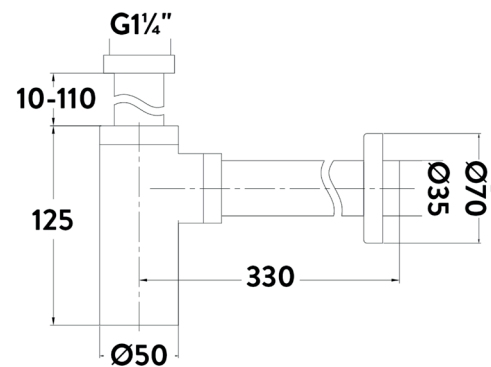

PRODUCT DATA SHEET

Bottle Trap Gunmetal

Product Code: BT05

SCUDO
BEAUTIFUL BATHROOMS

0330 124 7290

sales@scudo.co.uk - www.scudo.co.uk

Scudo is the trading name of Harrison Bathrooms Ltd. Whilst we endeavour to ensure that the product information is accurate we accept no liability for any information given. All images are for illustration purposes only. Product images and specification are subject to change. Measurement are in millimetres and are nominal.

Product Name	BT05
Product Description	Bottle Trap Gunmetal
Product Transportation	
Barcode	5060964935515
Country of origin	CH
Commodity code	
Product Measurements	
Product Weight (KG)	0.778
Product Width (mm)	50
Product Height (mm)	135
Product Depth (mm)	330
Product Length (mm)	335
Primary Packed Measurements	
Packaged Weight	0.892
Packed Length	323
Packed Width	123
Packed Height	62
Packaging Weights	
Card (kg)	0.11
Paper (kg)	0.6
Wood (kg)	N/a
Plastic (kg)	N/a
Compliance DOP	N/a

General Information	
Construction Material	Stainless Steel 304 alloy / Zinc plated steel
Installation type	Basin Trap
Colour / Finish	Gunmetal
Waste Attributes	
Type	Basin Bottle Trap
Slotted or Unslotted	N/a
Connection	Threaded Nut
Function	Basin Trap
Length of Overflow Hose (mm)	N/a
Trap Attributes	
Inner Pipe Length (mm)	330
Outer Pipe Length (mm)	335
Connection type	Threaded