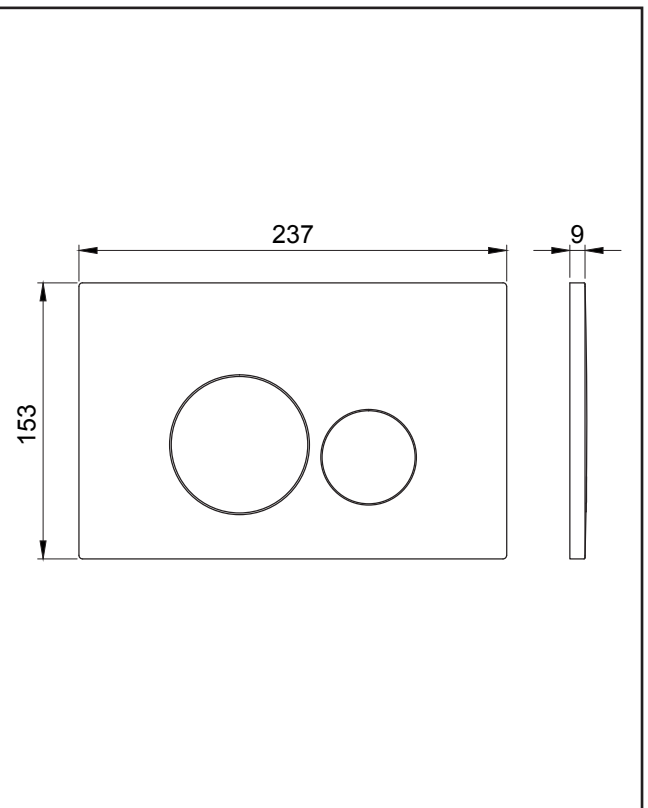

PRODUCT DATA SHEET

Round Button Brushed Brass

Product Code: WC-BUTTON07

SCUDO
BEAUTIFUL BATHROOMS

0330 124 7290

sales@scudo.co.uk - www.scudo.co.uk

Scudo is the trading name of Harrison Bathrooms Ltd. Whilst we endeavour to ensure that the product information is accurate we accept no liability for any information given. All images are for illustration purposes only. Product images and specification are subject to change. Measurement are in millimetres and are nominal.

Product Name	WC-BUTTON07
Product Description	Round Button Brushed Brass
Product Transportation	
Barcode	5060964936376
Country of origin	CH
Commodity code	3922200000
Product Measurements	
Product Weight (KG)	0.397
Product Width (mm)	236
Product Height (mm)	152
Product Depth (mm)	9
Product Length (mm)	0
Primary Packed Measurements	
Packaged Weight	0.492
Packed Length	250
Packed Width	168
Packed Height	100
Packaging Weights	
Card (kg)	0
Paper (g)	0
Wood (kg)	0
Plastic (kg)	0
Compliance DOP	0

General Information	
Construction Material	ABS
Installation type	WC-Frame
Colour / Finish	Brushed Brass

Dimensions
(measurements in mm)

LIFETIME GUARANTEE

We are confident in our products and we want our customer to be, we proudly give a lifetime guarantee on our taps and showers, further details can be found on our website