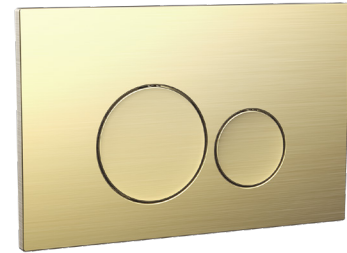

PRODUCT DATA SHEET

Round Button Brushed Brass

Product Code: WC-BUTTON07

SCUDO
BEAUTIFUL BATHROOMS

0330 124 7290

sales@scudo.co.uk - www.scudo.co.uk

Scudo is the trading name of Harrison Bathrooms Ltd. Whilst we endeavour to ensure that the product information is accurate we accept no liability for any information given. All images are for illustration purposes only. Product images and specification are subject to change. Measurement are in millimetres and are nominal.

Product Name	WC-BUTTON07
Product Description	Round Button Brushed Brass
Product Transportation	
Barcode	5060964936376
Country of origin	CH
Commodity code	3922200000
Product Measurements	
Product Weight (KG)	0.397
Product Width (mm)	236
Product Height (mm)	152
Product Depth (mm)	9
Product Length (mm)	0
Primary Packed Measurements	
Packaged Weight	0.492
Packed Length	250
Packed Width	168
Packed Height	100
Packaging Weights	
Card (kg)	0
Paper (g)	0
Wood (kg)	0
Plastic (kg)	0
Compliance DOP	0

General Information	
Construction Material	ABS
Installation type	WC-Frame
Colour / Finish	Brushed Brass

Dimensions
(measurements in mm)

LIFETIME GUARANTEE

We are confident in our products and we want our customer to be, we proudly give a lifetime guarantee on our taps and showers, further details can be found on our website