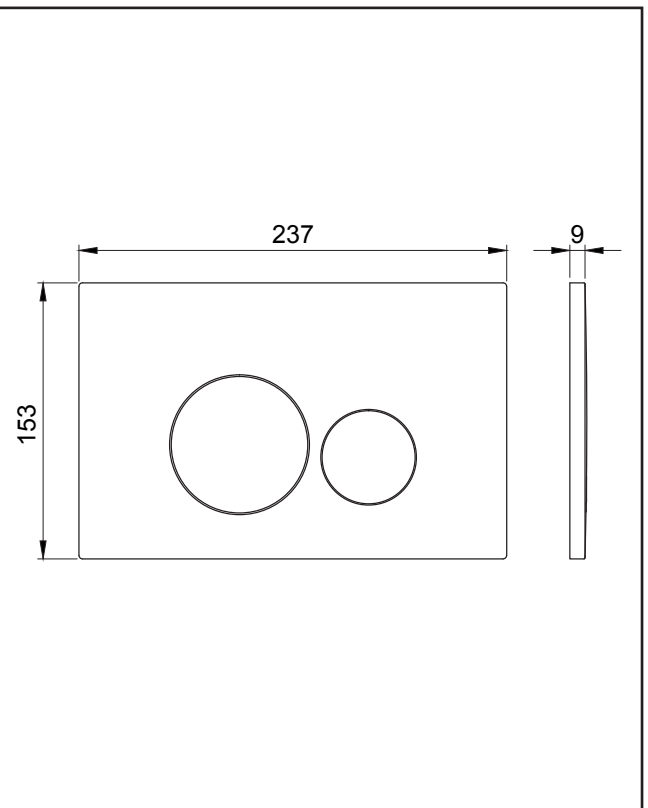

PRODUCT DATA SHEET

Round Button Bronze

Product Code: WC-BUTTON10

SCUDO
BEAUTIFUL BATHROOMS

0330 124 7290

sales@scudo.co.uk - www.scudo.co.uk

Scudo is the trading name of Harrison Bathrooms Ltd. Whilst we endeavour to ensure that the product information is accurate we accept no liability for any information given. All images are for illustration purposes only. Product images and specification are subject to change. Measurement are in millimetres and are nominal.

Product Name	WC-BUTTON10
Product Description	Round Button Bronze
Product Transportation	
Barcode	5060964936390
Country of origin	CH
Commodity code	3922200000
Product Measurements	
Product Weight (KG)	0.397
Product Width (mm)	236
Product Height (mm)	152
Product Depth (mm)	9
Product Length (mm)	0
Primary Packed Measurements	
Packaged Weight	0.492
Packed Length	250
Packed Width	168
Packed Height	100
Packaging Weights	
Card (kg)	0
Paper (g)	0
Wood (kg)	0
Plastic (kg)	0
Compliance DOP	0

General Information	
Construction Material	ABS
Installation type	WC-Frame
Colour / Finish	Bronze

Dimensions
(measurements in mm)

LIFETIME GUARANTEE

We are confident in our products and we want our customer to be, we proudly give a lifetime guarantee on our taps and showers, further details can be found on our website