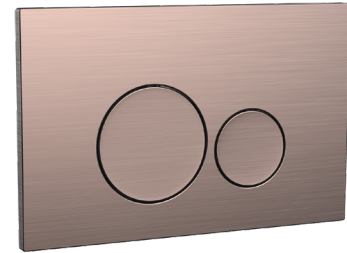

## Round Button Bronze

Product Code: WC-BUTTON10

**SCUDO**  
BEAUTIFUL BATHROOMS

0330 124 7290

sales@scudo.co.uk - www.scudo.co.uk

Scudo is the trading name of Harrison Bathrooms Ltd. Whilst we endeavour to ensure that the product information is accurate we accept no liability for any information given. All images are for illustration purposes only. Product images and specification are subject to change. Measurement are in millimetres and are nominal.

Product Name	WC-BUTTON10
Product Description	Round Button Bronze
Product Transportation	
Barcode	5060964936390
Country of origin	CH
Commodity code	3922200000
Product Measurements	
Product Weight (KG)	0.397
Product Width (mm)	236
Product Height (mm)	152
Product Depth (mm)	9
Product Length (mm)	0
Primary Packed Measurements	
Packaged Weight	0.492
Packed Length	250
Packed Width	168
Packed Height	100
Packaging Weights	
Card (kg)	0
Paper (g)	0
Wood (kg)	0
Plastic (kg)	0
Compliance DOP	0

General Information	
Construction Material	ABS
Installation type	WC-Frame
Colour / Finish	Bronze

**Dimensions**  
(measurements in mm)