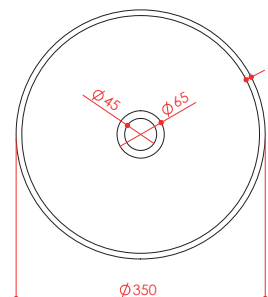

Dimensions (measurements in mm)

LIFETIME GUARANTEE

We are confident in our products and we want our customer to be, we proudly give a lifetime guarantee on our taps and showers, further details can be found on our website