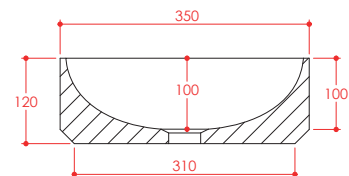

Product Name	BASINMB-350-ARABESCATO
Product Description	Marble Basin Arabescato White 350x350x120 Honed
Product Transportation	
Barcode	5060964936062
Country of origin	CH
Commodity code	6802919000
Product Measurements	
Product Weight (KG)	14.50
Product Width (mm)	350
Product Height (mm)	120
Product Depth (mm)	350
Product Length (mm)	0
Primary Packed Measurements	
Packaged Weight	15.1
Packed Length	410
Packed Width	180
Packed Height	410
Packaging Weights	
Card (kg)	0.6
Paper (kg)	0
Wood (kg)	0
Plastic (kg)	0
Compliance DOP	N/A

General Information	
Construction Material	Marble
Installation type	Furniture mounted
Colour / Finish	Arabescato White
Basin Attributes	
Basin Type	Counter Top
Number of Tap Holes	0
Compatible Tap codes	Wall Mounted or Tall Tap
Overflow	Yes
Recommended waste type	Unslotted / Universal
Inner Bowl Width (mm)	334
Inner Bowl Length (mm)	334
Inner Bowl Depth (mm)	100

Arabescato

Venato

Dimensions (measurements in mm)

LIFETIME GUARANTEE

We are confident in our products and we want our customer to be, we proudly give a lifetime guarantee on our taps and showers, further details can be found on our website