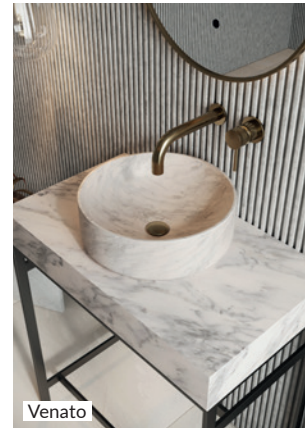

PRODUCT DATA SHEET

Marble Basin Arabescato White 350x350x120 Honed

Product Code: BASINMB-350-ARABESCATO

SCUDO
BEAUTIFUL BATHROOMS

0330 124 7290

sales@scudo.co.uk - www.scudo.co.uk

Scudo is the trading name of Harrison Bathrooms Ltd. Whilst we endeavour to ensure that the product information is accurate we accept no liability for any information given. All images are for illustration purposes only. Product images and specification are subject to change. Measurement are in millimetres and are nominal.

Product Name	BASINMB-350-ARABESCATO
Product Description	Marble Basin Arabescato White 350x350x120 Honed
Product Transportation	
Barcode	5060964936062
Country of origin	CH
Commodity code	6802919000
Product Measurements	
Product Weight (KG)	14.50
Product Width (mm)	350
Product Height (mm)	120
Product Depth (mm)	350
Product Length (mm)	0
Primary Packed Measurements	
Packaged Weight	15.1
Packed Length	410
Packed Width	180
Packed Height	410
Packaging Weights	
Card (kg)	0.6
Paper (kg)	0
Wood (kg)	0
Plastic (kg)	0
Compliance DOP	N/A

General Information	
Construction Material	Marble
Installation type	Furniture mounted
Colour / Finish	Arabescato White
Basin Attributes	
Basin Type	Counter Top
Number of Tap Holes	0
Compatible Tap codes	Wall Mounted or Tall Tap
Overflow	Yes
Recommended waste type	Unslotted / Universal
Inner Bowl Width (mm)	334
Inner Bowl Length (mm)	334
Inner Bowl Depth (mm)	100

Venato

Dimensions (measurements in mm)

LIFETIME GUARANTEE

We are confident in our products and we want our customer to be, we proudly give a lifetime guarantee on our taps and showers, further details can be found on our website