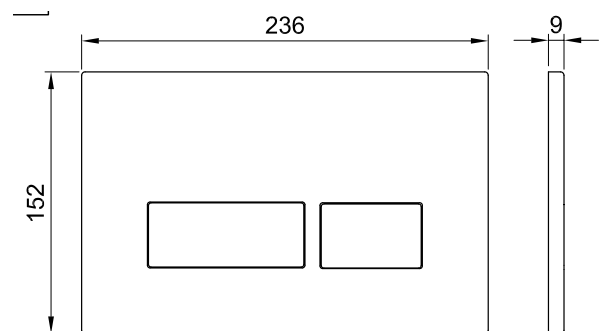

PRODUCT DATA SHEET

Square Button Brass

Product Code: WC-BUTTON03

SCUDO
BEAUTIFUL BATHROOMS

0330 124 7290

sales@scudo.co.uk - www.scudo.co.uk

Scudo is the trading name of Harrison Bathrooms Ltd. Whilst we endeavour to ensure that the product information is accurate we accept no liability for any information given. All images are for illustration purposes only. Product images and specification are subject to change. Measurement are in millimetres and are nominal.

Product Name	WC-BUTTON03
Product Description	Square Button Brass
Product Transportation	
Barcode	5060964936345
Country of origin	CN
Commodity code	3922200000
Product Measurements	
Product Weight (KG)	0.397
Product Width (mm)	236
Product Height (mm)	152
Product Depth (mm)	9
Product Length (mm)	0
Primary Packed Measurements	
Packaged Weight	0.492
Packed Length	250
Packed Width	168
Packed Height	100
Packaging Weights	
Card (kg)	0
Paper (g)	0
Wood (kg)	0
Plastic (kg)	0
Compliance DOP	0

General Information	
Construction Material	ABS
Installation type	WC-Frame
Colour / Finish	Brass

Dimensions
(measurements in mm)

LIFETIME GUARANTEE

We are confident in our products and we want our customer to be, we proudly give a lifetime guarantee on our taps and showers, further details can be found on our website.