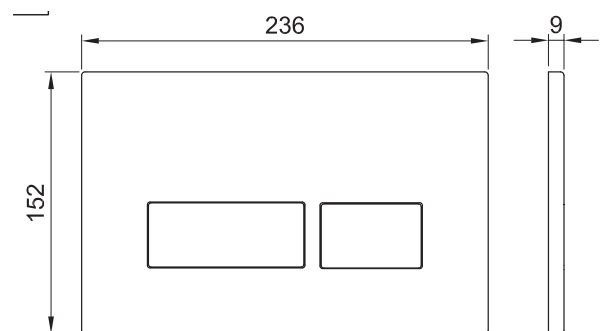

PRODUCT DATA SHEET

Square Button Bronze

Product Code: WC-BUTTON09

SCUDO
BEAUTIFUL BATHROOMS

0330 124 7290

sales@scudo.co.uk - www.scudo.co.uk

Scudo is the trading name of Harrison Bathrooms Ltd. Whilst we endeavour to ensure that the product information is accurate we accept no liability for any information given. All images are for illustration purposes only. Product images and specification are subject to change. Measurement are in millimetres and are nominal.

Product Name	WC-BUTTON09
Product Description	Square Button Bronze
Product Transportation	
Barcode	5060964936345
Country of origin	CN
Commodity code	3922200000
Product Measurements	
Product Weight (KG)	0.397
Product Width (mm)	236
Product Height (mm)	152
Product Depth (mm)	9
Product Length (mm)	0
Primary Packed Measurements	
Packaged Weight	0.492
Packed Length	250
Packed Width	168
Packed Height	100
Packaging Weights	
Card (kg)	0
Paper (g)	0
Wood (kg)	0
Plastic (kg)	0
Compliance DOP	0

General Information	
Construction Material	ABS
Installation type	WC-Frame
Colour / Finish	Bronze

Dimensions (measurements in mm)

LIFETIME GUARANTEE

We are confident in our products and we want our customer to be, we proudly give a lifetime guarantee on our taps and showers, further details can be found on our website