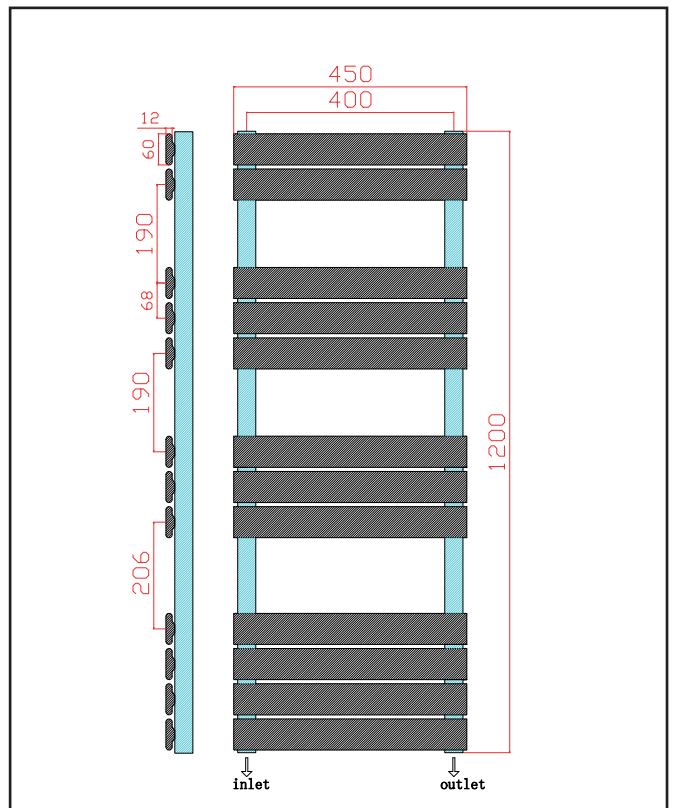

PRODUCT DATA SHEET

Life Towel Radiator – 450 X 1200

Product Code: LI-120-45-B

SCUDO
BEAUTIFUL BATHROOMS

0330 124 7290

sales@scudo.co.uk - www.scudo.co.uk

Scudo is the trading name of Harrison Bathrooms Ltd. Whilst we endeavour to ensure that the product information is accurate we accept no liability for any information given. All images are for illustration purposes only. Product images and specification are subject to change. Measurement are in millimetres and are nominal.

Product Name	LI-120-45-B
Product Description	Life 1200 x 450 Black
Product Transportation	
Barcode	5060766129228
Country of origin	CN
Commodity code	7322190000
Product Measurements	
Product Weight (KG)	12.05
Product Width (mm)	450
Product Height (mm)	1200
Product Depth (mm)	58
Product Length (mm)	
Primary Packed Measurements	
Packaged Weight	13.7
Packed Length	1240
Packed Width	460
Packed Height	830
Packaging Weights	
Card (kg)	
Paper (g)	
Wood (kg)	
Plastic (kg)	
Compliance DOP	HBDOCH031

General Information	
Construction Material	Low carbon Steel
Installation type	0
Colour / Finish	Textured Anthracite
Heating Attributes	
Bar Arrangement	4*3*3*2
Number of Bars	12
Radiator Diameter (Ø)	58
RAL#	7016
Bar Diameter (Ø)	60*12
BTU @ 50°C	1766
Thermal Output @ 50°C (WATT's)	511
Element installation compatible	YES
Water Content Volume	
Max Projection (mm)	
Selected element must not exceed the maximum BTU / Watt output of the product Seek advice from a competent installer	
First Fix Dimensions	
Pipe Centres C1 (mm)	400
Pipe Centres C2 (mm)	85

Dimensions
(measurements in mm)