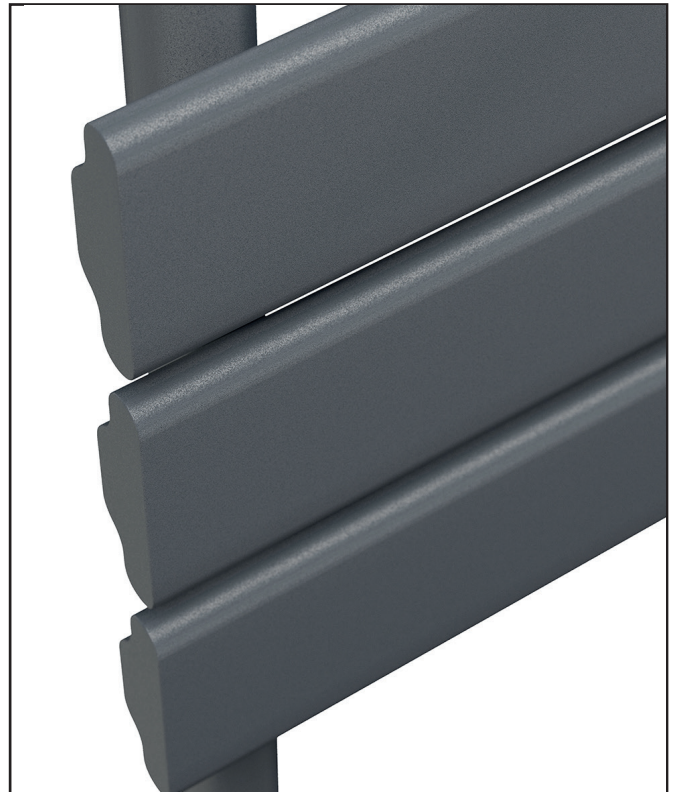

PRODUCT DATA SHEET

Life Towel Radiator Anthracite – 600 X 1200

Product Code: LI-120-60-A

SCUDO
BEAUTIFUL BATHROOMS

0330 124 7290

sales@scudo.co.uk - www.scudo.co.uk

Scudo is the trading name of Harrison Bathrooms Ltd. Whilst we endeavour to ensure that the product information is accurate we accept no liability for any information given. All images are for illustration purposes only. Product images and specification are subject to change. Measurement are in millimetres and are nominal.

Product Name	LI-120-60-A
Product Description	Life 1200 x 600 Anthracite
Product Transportation	
Barcode	5060766129181
Country of origin	CN
Commodity code	7322190000
Product Measurements	
Product Weight (KG)	14.55
Product Width (mm)	600
Product Height (mm)	1200
Product Depth (mm)	58
Product Length (mm)	
Primary Packed Measurements	
Packaged Weight	16.65
Packed Length	1240
Packed Width	460
Packed Height	830
Packaging Weights	
Card (kg)	
Paper (g)	
Wood (kg)	
Plastic (kg)	
Compliance DOP	HBDOCH032

General Information	
Construction Material	Low carbon Steel
Installation type	Wall
Colour / Finish	Textured Anthracite
Heating Attributes	
Bar Arrangement	4*3*3*2
Number of Bars	12
Radiator Diameter (Ø)	58
RAL#	7016
Bar Diameter (Ø)	60*12
BTU @ 50°C	2007
Thermal Output @ 50°C (WATT's)	588
Element installation compatible	YES
Water Content Volume	
Max Projection (mm)	
Selected element must not exceed the maximum BTU / Watt out put of the product Seek advice from a competent installer	
First Fix Dimensions	
Pipe Centres C1 (mm)	550
Pipe Centres C2 (mm)	85