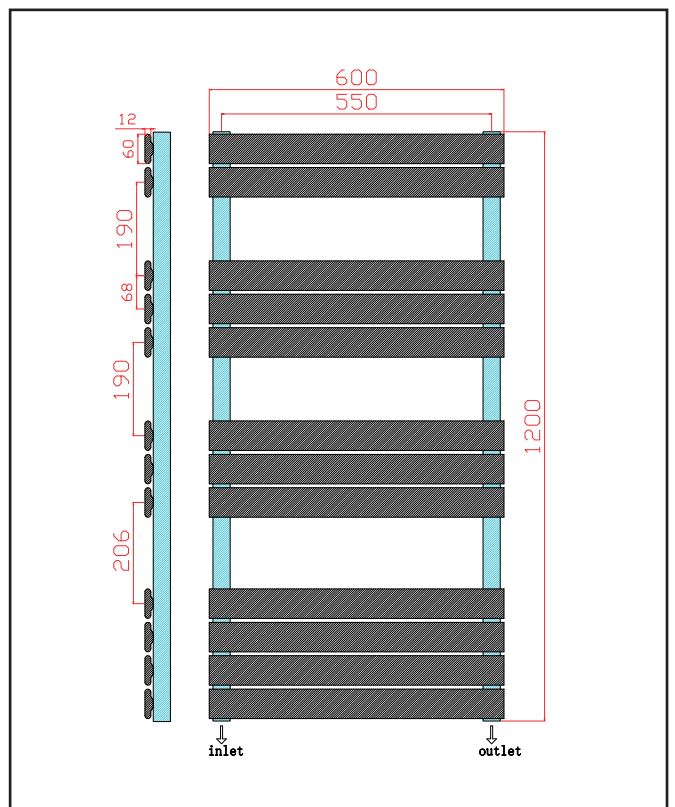

PRODUCT DATA SHEET

Life Towel Radiator Anthracite – 600 X 1200

Product Code: LI-120-60-A

SCUDO
BEAUTIFUL BATHROOMS

0330 124 7290

sales@scudo.co.uk - www.scudo.co.uk

Scudo is the trading name of Harrison Bathrooms Ltd. Whilst we endeavour to ensure that the product information is accurate we accept no liability for any information given. All images are for illustration purposes only. Product images and specification are subject to change. Measurement are in millimetres and are nominal.

Product Name	LI-120-60-A
Product Description	Life 1200 x 600 Anthracite
Product Transportation	
Barcode	5060766129181
Country of origin	CN
Commodity code	7322190000
Product Measurements	
Product Weight (KG)	14.55
Product Width (mm)	600
Product Height (mm)	1200
Product Depth (mm)	58
Product Length (mm)	
Primary Packed Measurements	
Packaged Weight	16.65
Packed Length	1240
Packed Width	460
Packed Height	830
Packaging Weights	
Card (kg)	
Paper (g)	
Wood (kg)	
Plastic (kg)	
Compliance DOP	HBDOCH032

General Information	
Construction Material	Low carbon Steel
Installation type	Wall
Colour / Finish	Textured Anthracite
Heating Attributes	
Bar Arrangement	4*3*3*2
Number of Bars	12
Radiator Diameter (Ø)	58
RAL#	7016
Bar Diameter (Ø)	60*12
BTU @ 50°C	2007
Thermal Output @ 50°C (WATT's)	588
Element installation compatible	YES
Water Content Volume	
Max Projection (mm)	
Selected element must not exceed the maximum BTU / Watt out put of the product Seek advice from a competent installer	
First Fix Dimensions	
Pipe Centres C1 (mm)	550
Pipe Centres C2 (mm)	85

Dimensions
(measurements in mm)