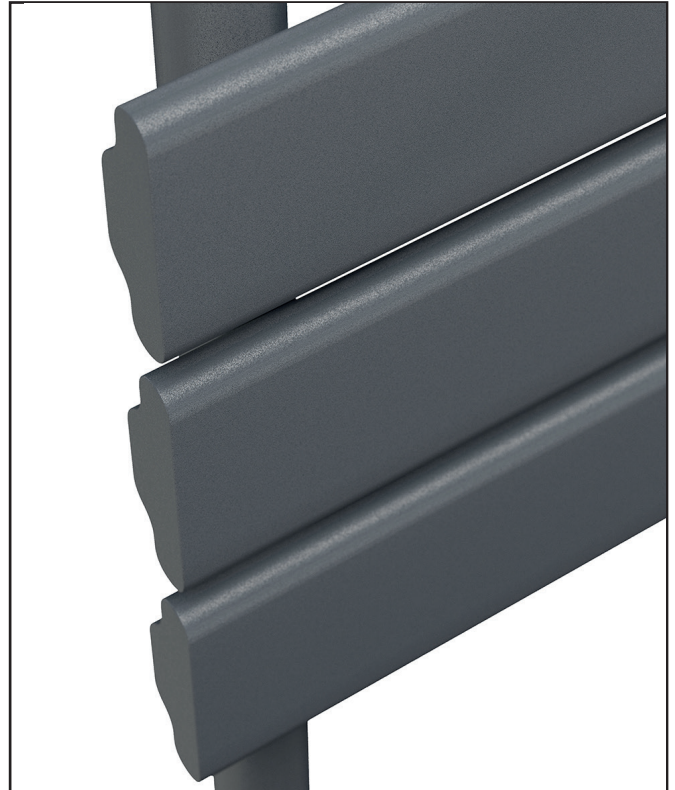

PRODUCT DATA SHEET

Life Towel Radiator – 400 X 650

Product Code: LI-65-40-A

SCUDO
BEAUTIFUL BATHROOMS

0330 124 7290

sales@scudo.co.uk - www.scudo.co.uk

Scudo is the trading name of Harrison Bathrooms Ltd. Whilst we endeavour to ensure that the product information is accurate we accept no liability for any information given. All images are for illustration purposes only. Product images and specification are subject to change. Measurement are in millimetres and are nominal.

Product Name	LI-65-40-A
Product Description	Life 650 x 400 Anthracite
Product Transportation	
Barcode	5060766129129
Country of origin	CN
Commodity code	7322190000
Product Measurements	
Product Weight (KG)	6.2
Product Width (mm)	400
Product Height (mm)	650
Product Depth (mm)	58
Product Length (mm)	0
Primary Packed Measurements	
Packaged Weight	7.35
Packed Length	690
Packed Width	460
Packed Height	830
Packaging Weights	
Card (kg)	
Paper (g)	
Wood (kg)	
Plastic (kg)	
Compliance DOP	HBDOCH036

General Information	
Construction Material	Low carbon Steel
Installation type	Wall
Colour / Finish	Textured Anthracite
Heating Attributes	
Bar Arrangement	3*3
Number of Bars	6
Radiator Diameter (Ø)	58
RAL#	7016
Bar Diameter (Ø)	60*12
BTU @ 50°C	957
Thermal Output @ 50°C (WATT's)	281
Element installation compatible	YES
Water Content Volume	0
Max Projection (mm)	155
Selected element must not exceed the maximum BTU / Watt out put of the product Seek advice from a competent installer	
First Fix Dimensions	
Pipe Centres C1 (mm)	350
Pipe Centres C2 (mm)	85