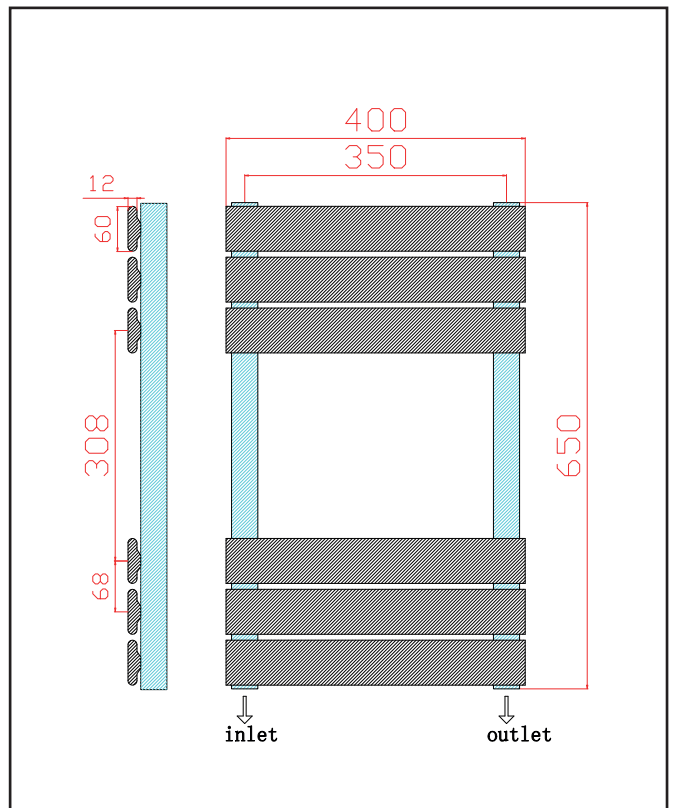

PRODUCT DATA SHEET

Life Towel Radiator – 400 X 650

Product Code: LI-65-40-A

SCUDO
BEAUTIFUL BATHROOMS

0330 124 7290

sales@scudo.co.uk - www.scudo.co.uk

Scudo is the trading name of Harrison Bathrooms Ltd. Whilst we endeavour to ensure that the product information is accurate we accept no liability for any information given. All images are for illustration purposes only. Product images and specification are subject to change. Measurement are in millimetres and are nominal.

Product Name	LI-65-40-A
Product Description	Life 650 x 400 Anthracite
Product Transportation	
Barcode	5060766129129
Country of origin	CN
Commodity code	7322190000
Product Measurements	
Product Weight (KG)	6.2
Product Width (mm)	400
Product Height (mm)	650
Product Depth (mm)	58
Product Length (mm)	0
Primary Packed Measurements	
Packaged Weight	7.35
Packed Length	690
Packed Width	460
Packed Height	830
Packaging Weights	
Card (kg)	
Paper (g)	
Wood (kg)	
Plastic (kg)	
Compliance DOP	HBDOCH036

General Information	
Construction Material	Low carbon Steel
Installation type	Wall
Colour / Finish	Textured Anthracite
Heating Attributes	
Bar Arrangement	3*3
Number of Bars	6
Radiator Diameter (Ø)	58
RAL#	7016
Bar Diameter (Ø)	60*12
BTU @ 50°C	957
Thermal Output @ 50°C (WATT's)	281
Element installation compatible	YES
Water Content Volume	0
Max Projection (mm)	155
Selected element must not exceed the maximum BTU / Watt out put of the product Seek advice from a competent installer	
First Fix Dimensions	
Pipe Centres C1 (mm)	350
Pipe Centres C2 (mm)	85

Dimensions
(measurements in mm)