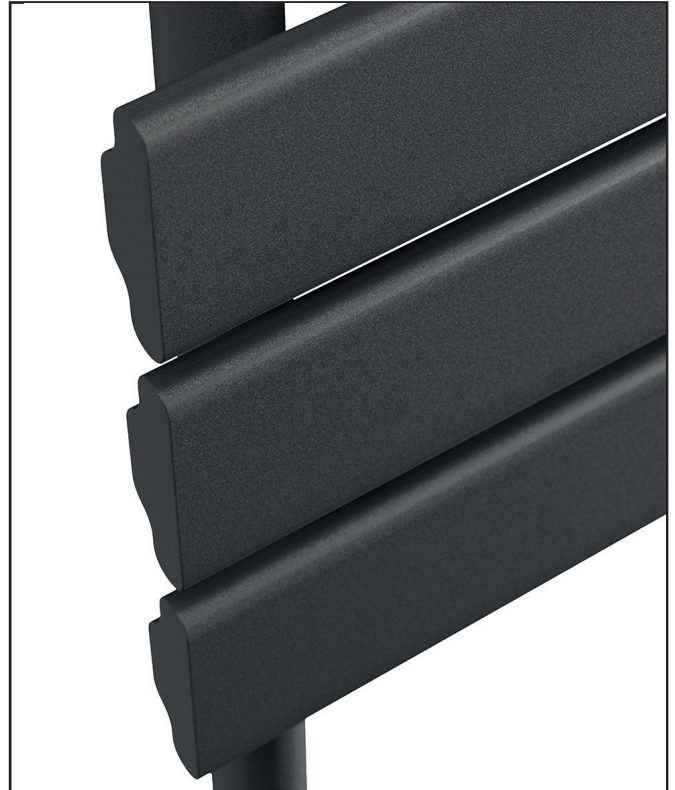

0330 124 7290

sales@scudo.co.uk - www.scudo.co.uk

Scudo is the trading name of Harrison Bathrooms Ltd. Whilst we endeavour to ensure that the product information is accurate we accept no liability for any information given. All images are for illustration purposes only. Product images and specification are subject to change. Measurement are in millimetres and are nominal.

Product Name	LI-80-45-B
Product Description	Life 800 x 450 Black
Product Transportation	
Barcode	5060766129211
Country of origin	CN
Commodity code	7322190000
Product Measurements	
Product Weight (KG)	8.35
Product Width (mm)	450
Product Height (mm)	800
Product Depth (mm)	58
Product Length (mm)	
Primary Packed Measurements	
Packaged Weight	9.55
Packed Length	840
Packed Width	460
Packed Height	830
Packaging Weights	
Card (kg)	
Paper (g)	
Wood (kg)	
Plastic (kg)	
Compliance DOP	HBDOCH039

General Information	
Construction Material	Low carbon Steel
Installation type	Wall
Colour / Finish	Textured Anthracite
Heating Attributes	
Bar Arrangement	3*3*2
Number of Bars	8
Radiator Diameter (Ø)	58
RAL#	7016
Bar Diameter (Ø)	60*12
BTU @ 50°C	1088
Thermal Output @ 50°C (WATT's)	320
Element installation compatible	YES
Water Content Volume	
Max Projection (mm)	
Selected element must not exceed the maximum BTU / Watt out put of the product Seek advice from a competent installer	
First Fix Dimensions	
Pipe Centres C1 (mm)	400
Pipe Centres C2 (mm)	85

Dimensions
(measurements in mm)