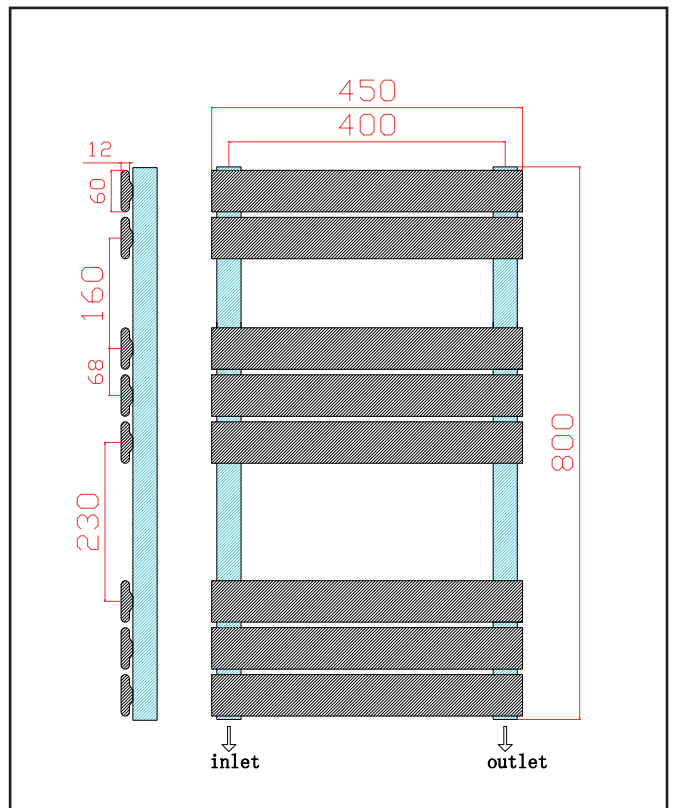

## Life Towel Radiator – 450 X 800

Product Code: LI-80-45-B

**SCUDO**  
BEAUTIFUL BATHROOMS

0330 124 7290

sales@scudo.co.uk - www.scudo.co.uk

Scudo is the trading name of Harrison Bathrooms Ltd. Whilst we endeavour to ensure that the product information is accurate we accept no liability for any information given. All images are for illustration purposes only. Product images and specification are subject to change. Measurement are in millimetres and are nominal.

Product Name	LI-80-45-B
Product Description	Life 800 x 450 Black
<b>Product Transportation</b>	
Barcode	5060766129211
Country of origin	CN
Commodity code	7322190000
<b>Product Measurements</b>	
Product Weight (KG)	8.35
Product Width (mm)	450
Product Height (mm)	800
Product Depth (mm)	58
Product Length (mm)	
<b>Primary Packed Measurements</b>	
Packaged Weight	9.55
Packed Length	840
Packed Width	460
Packed Height	830
<b>Packaging Weights</b>	
Card (kg)	
Paper (g)	
Wood (kg)	
Plastic (kg)	
Compliance DOP	HBDOCH039

<b>General Information</b>	
Construction Material	Low carbon Steel
Installation type	Wall
Colour / Finish	Textured Anthracite
<b>Heating Attributes</b>	
Bar Arrangement	3*3*2
Number of Bars	8
Radiator Diameter (Ø)	58
RAL#	7016
Bar Diameter (Ø)	60*12
BTU @ 50°C	1088
Thermal Output @ 50°C (WATT's)	320
Element installation compatible	YES
Water Content Volume	
Max Projection (mm)	
Selected element must not exceed the maximum BTU / Watt out put of the product Seek advice from a competent installer	
<b>First Fix Dimensions</b>	
Pipe Centres C1 (mm)	400
Pipe Centres C2 (mm)	85

**Dimensions**  
(measurements in mm)