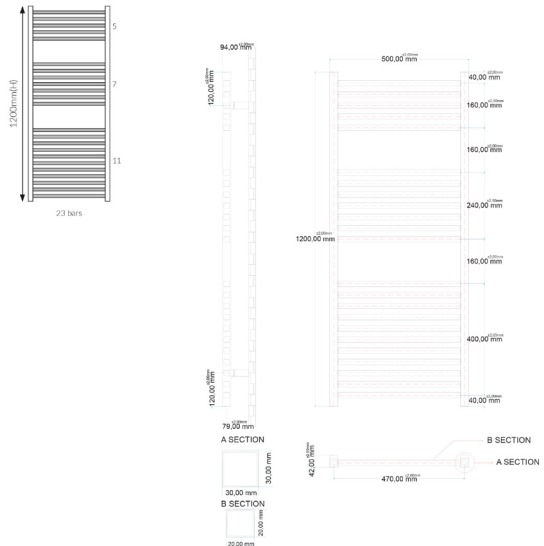

## Simona Towel Radiator 1200x500

Product Code: DESRAD002

**SCUDO**  
BEAUTIFUL BATHROOMS

0330 124 7290

sales@scudo.co.uk - www.scudo.co.uk

Scudo is the trading name of Harrison Bathrooms Ltd. Whilst we endeavour to ensure that the product information is accurate we accept no liability for any information given. All images are for illustration purposes only. Product images and specification are subject to change. Measurements are in millimetres and are nominal.

Product Name	DESRAD002
Product Description	Simona Towel Radiator 1200x500
<b>Product Transportation</b>	
Barcode	5060500644567
Country of origin	CN
Commodity code	7322190000
<b>Product Measurements</b>	
Product Weight (KG)	11.3
Product Width (mm)	500
Product Height (mm)	1200
Product Depth (mm)	42
<b>Primary Packed Measurements</b>	
Packaged Weight	13.2
Packed Length	1230
Packed Width	530
Packed Height	55

<b>General Information</b>	
Construction Material	Steel
Installation type	Wall Mounted
Colour / Finish	Chrome
<b>Heating Attributes</b>	
Bar Arrangement	11 - 7 - 5
Number of Bars	23
Radiator Diameter (Ø)	20
RAL Finish	
Bar Diameter (Ø)	20
BTU @ 50°C	1265
Thermal Output @ 50°C (WATT's)	370
Element installation compatible	YES
Water Content Volume	-
Max Projection (mm)	94
Selected element must not exceed the maximum BTU / Watt out put of the product Seek advice from a competent installer	
<b>First Fix Dimensions</b>	
Pipe Centres C1 (mm)	470
Pipe Centres C2 (mm)	80

**Dimensions**  
(Measurements in mm)