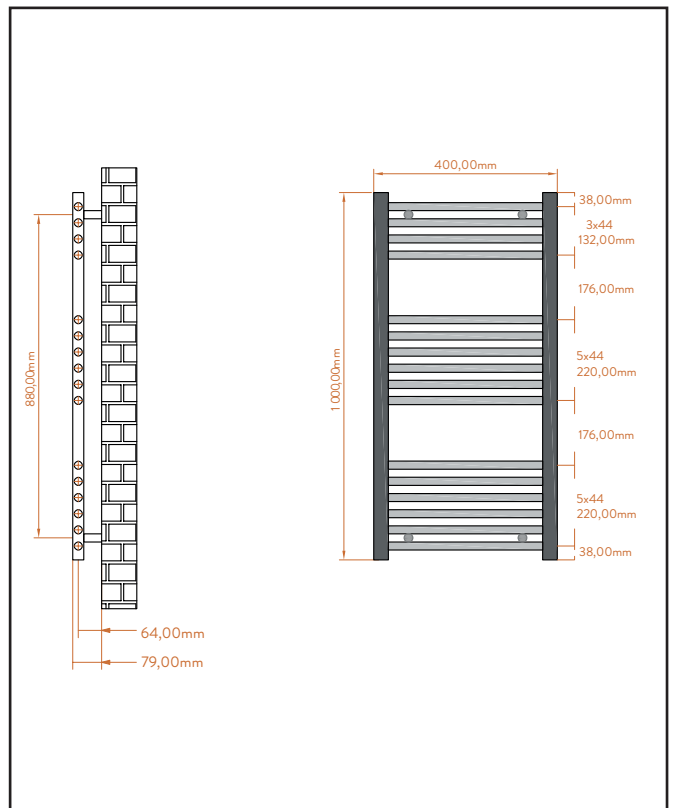

Product Name	ST-40100-C
Product Description	22mm Straight Towel Rail 400mm x 1000mm Chrome
<b>Product Transportation</b>	
Barcode	5060964930978
Country of origin	TURK
Commodity code	7322190000
<b>Product Measurements</b>	
Product Weight (KG)	4.5
Product Width (mm)	400
Product Height (mm)	1000
Product Depth (mm)	30
Product Length (mm)	0
<b>Primary Packed Measurements</b>	
Packaged Weight	5.4
Packed Length	1030
Packed Width	460
Packed Height	830
<b>Packaging Weights</b>	
Card (kg)	
Paper (g)	
Wood (kg)	
Plastic (kg)	
Compliance DOP	HBDOCH156

<b>General Information</b>	
Construction Material	Steel
Installation type	Wall
Colour / Finish	Chrome
<b>Heating Attributes</b>	
Bar Arrangement	4+6+6
Number of Bars	16
Radiator Diameter (Ø)	30
RAL#	Chrome
Bar Diameter (Ø)	22
BTU @ 50°C	770
Thermal Output @ 50°C (WATT's)	226
Element installation compatible	YES
Water Content Volume	3.48
Max Projection (mm)	90
Selected element must not exceed the maximum BTU / Watt output of the product Seek advice from a competent installer	
<b>First Fix Dimensions</b>	
Pipe Centres C1 (mm)	355
Pipe Centres C2 (mm)	75-90

**Dimensions**  
(measurements in mm)