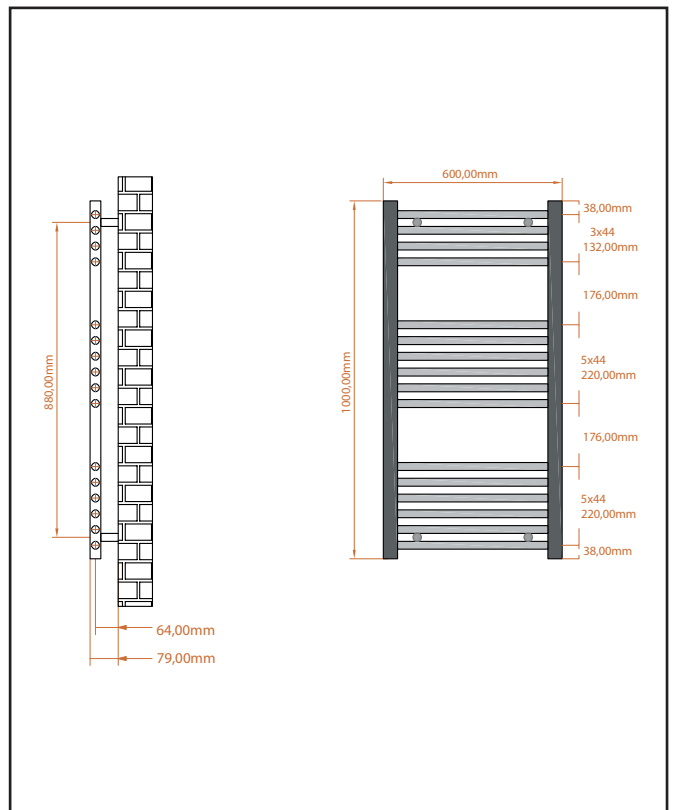

PRODUCT DATA SHEET

Strive Towel Radiator - 600 X 1000

Product Code: ST-60100-C

SCUDO
BEAUTIFUL BATHROOMS

0330 124 7290

sales@scudo.co.uk - www.scudo.co.uk

Scudo is the trading name of Harrison Bathrooms Ltd. Whilst we endeavour to ensure that the product information is accurate we accept no liability for any information given. All images are for illustration purposes only. Product images and specification are subject to change. Measurement are in millimetres and are nominal.

Product Name	ST-60100-C
Product Description	22mm Straight Towel Rail 600mm x 1000mm Chrome
Product Transportation	
Barcode	5060964931296
Country of origin	TURK
Commodity code	7322190000
Product Measurements	
Product Weight (KG)	5.4
Product Width (mm)	600
Product Height (mm)	1000
Product Depth (mm)	30
Product Length (mm)	0
Primary Packed Measurements	
Packaged Weight	6.4
Packed Length	1030
Packed Width	460
Packed Height	830
Packaging Weights	
Card (kg)	
Paper (g)	
Wood (kg)	
Plastic (kg)	
Compliance DOP	HBDOCH189

General Information	
Construction Material	Steel
Installation type	Wall
Colour / Finish	Chrome
Heating Attributes	
Bar Arrangement	4+6+6
Number of Bars	16
Radiator Diameter (Ø)	30
RAL#	Chrome
Bar Diameter (Ø)	22
BTU @ 50°C	1055
Thermal Output @ 50°C (WATT's)	309
Element installation compatible	YES
Water Content Volume	4.5
Max Projection (mm)	90
Selected element must not exceed the maximum BTU / Watt output of the product Seek advice from a competent installer	
First Fix Dimensions	
Pipe Centres C1 (mm)	555
Pipe Centres C2 (mm)	75-90

Dimensions
(measurements in mm)