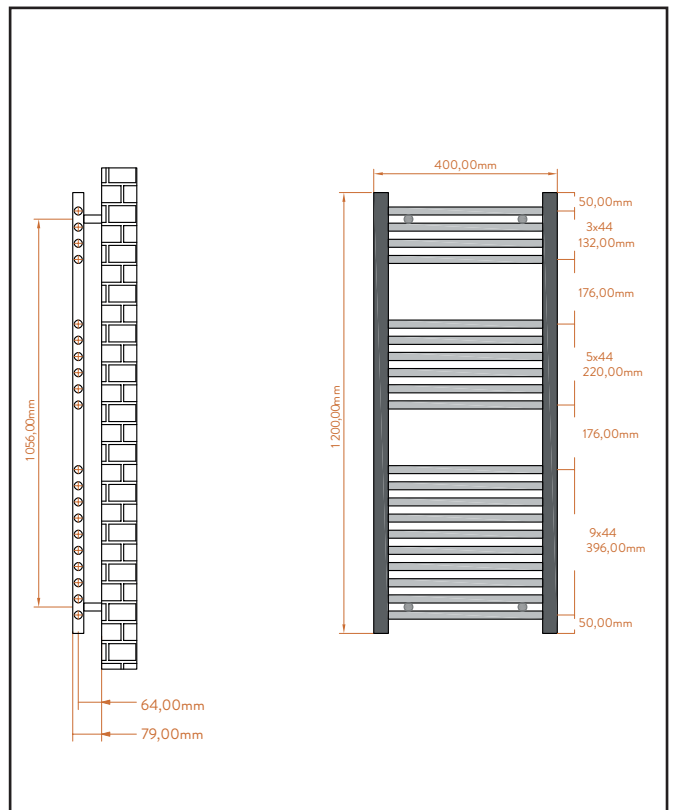

PRODUCT DATA SHEET

Strive Towel Radiator – 400 X 1200

Product Code: ST-40120-A

SCUDO
BEAUTIFUL BATHROOMS

0330 124 7290

sales@scudo.co.uk - www.scudo.co.uk

Scudo is the trading name of Harrison Bathrooms Ltd. Whilst we endeavour to ensure that the product information is accurate we accept no liability for any information given. All images are for illustration purposes only. Product images and specification are subject to change. Measurement are in millimetres and are nominal.

| | |
|------------------------------------|--|
| Product Name | ST-40120-A |
| Product Description | 22mm Straight Towel Rail 400mm x 1200mm - Anthracite |
| Product Transportation | |
| Barcode | 5060964930992 |
| Country of origin | TURK |
| Commodity code | 7322190000 |
| Product Measurements | |
| Product Weight (KG) | 5.3 |
| Product Width (mm) | 400 |
| Product Height (mm) | 1200 |
| Product Depth (mm) | 30 |
| Product Length (mm) | |
| Primary Packed Measurements | |
| Packaged Weight | 6.3 |
| Packed Length | 1230 |
| Packed Width | 460 |
| Packed Height | 830 |
| Packaging Weights | |
| Card (kg) | |
| Paper (g) | |
| Wood (kg) | |
| Plastic (kg) | |
| Compliance DOP | HBDOCH158 |

| | |
|---|----------------------------|
| General Information | |
| Construction Material | Steel |
| Installation type | Wall |
| Colour / Finish | Textured Carbon Anthracite |
| Heating Attributes | |
| Bar Arrangement | 4+6+10 |
| Number of Bars | 20 |
| Radiator Diameter (Ø) | 30 |
| RAL# | 7946 |
| Bar Diameter (Ø) | 22 |
| BTU @ 50°C | 1754 |
| Thermal Output @ 50°C (WATT's) | 407 |
| installation compatible | YES |
| Content Volume | 4.3 |
| Max Projection (mm) | 90 |
| Selected element must not exceed the maximum BTU / Watt output of the product Seek advice from a competent installer | |
| First Fix Dimensions | |
| Pipe Centres C1 (mm) | 355 |
| Pipe Centres C2 (mm) | 70 |

Dimensions
(measurements in mm)