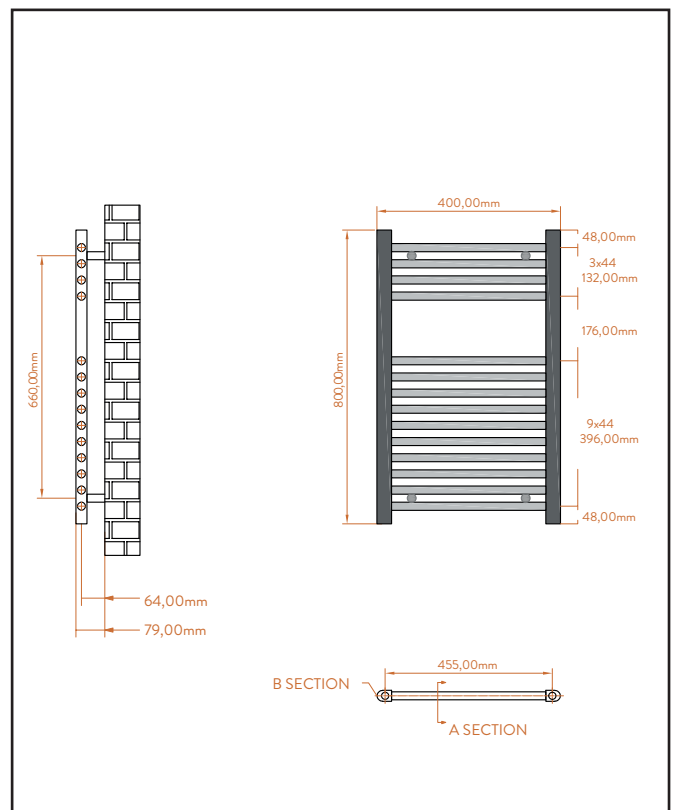

Product Name	ST-4080-C
Product Description	22mm Straight Towel Rail 400mm x 800mm Chrome
<b>Product Transportation</b>	
Barcode	5060964930930
Contry of origin	TURK
Commodity code	7322190000
<b>Product Measurements</b>	
Product Weight (KG)	3.5
Product Width (mm)	400
Product Height (mm)	800
Product Depth (mm)	30
Product Length (mm)	
<b>Primary Packed Measurements</b>	
Packaged Weight	4.4
Packed Length	830
Packed Width	460
Packed Height	830
<b>Packaging Weights</b>	
Card (kg)	
Paper (g)	
Wood (kg)	
Plastic (kg)	
Compliance DOP	HBDOCH169

<b>General Information</b>	
Construction Material	Steel
Installation type	Wall
Colour / Finish	Chrome
<b>Heating Attributes</b>	
Bar Arrangement	4+10
Number of Bars	14
Radiator Diameter (Ø)	30
RAL#	Chrome
Bar Diameter (Ø)	22
BTU @ 50°C	667
Thermal Output @ 50°C (WATT's)	196
Element installation compatible	YES
Water Content Volume	2.91
Max Projection (mm)	90
Selected element must not exceed the maximum BTU / Watt out put of the product Seek advice from a competent installer	
<b>First Fix Dimensions</b>	
Pipe Centres C1 (mm)	355
Pipe Centres C2 (mm)	75-90