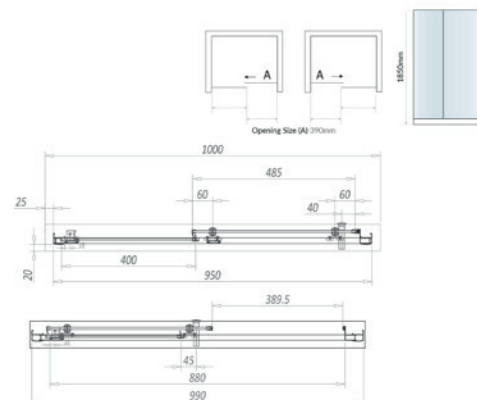

PRODUCT DATA SHEET

Brushed Brass Sliding Door

Product Code: S6-BBGLASS013

Product Name	S6-BBGLASS013
Product Description	Brushed Brass 6mm 1000mm Sliding Door (1900mm)
Product Transportation	
Barcode	5060964935720
Country of origin	CH
Commodity code	7610909095
Product Measurements	
Product Weight (KG)	26.50
Product Width (mm)	990
Product Height (mm)	1900
Product Depth (mm)	6
Product Length (mm)	N/a
Primary Packed Measurements	
Packaged Weight	30.0
Packed Length	2000
Packed Width	535
Packed Height	80
Packaging Weights	
Card (kg)	2.69
Paper (kg)	0.012
Wood (kg)	N/a
Plastic (kg)	0.0296
Compliance DOP	N/a

General Information	
Construction Material	Aluminium, Glass
Installation type	Wall Mounted
Colour / Finish	Brushed Brass, Clear Glass
Enclosure Attributes	
Adjustment	950-990
Toughened Glass	Yes
Aqua-Shield (easy clean)	Yes
Hinge Type	Slider
Door Type	Single Door
Frame Type	Framed
Glass Type	Clear
Radius	N/a
Entry Width	390
Door in swing (°)	N/a
Door Out Swing (°)	N/a
Enclosure Shape	Rectangle
Glass Thickness (mm)	Fixed 5mm, Moving 6mm
Profile Finish / Colour	Brushed Brass
Profile Material	Aluminium

Dimensions

(measurements in mm)

LIFETIME GUARANTEE

We are confident in our products and we want our customer to be, we proudly give a lifetime guarantee on our taps and showers, further details can be found on our website