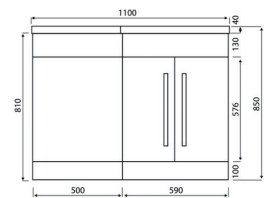

PRODUCT DATA SHEET

Empire 1100 WC Unit

Product Code: L-1100-WCUNIT-BLUE

SCUDO
BEAUTIFUL BATHROOMS

0330 124 7290

sales@scudo.co.uk - www.scudo.co.uk

Scudo is the trading name of Harrison Bathrooms Ltd. Whilst we endeavour to ensure that the product information is accurate we accept no liability for any information given. All images are for illustration purposes only. Product images and specification are subject to change. Measurement are in millimetres and are nominal.

Product Name	L-1100-WCUNIT-BLUE
Product Description	L Shaped WC Unit 1100 Blue
Product Transportation	
Barcode	5060766125053
Country of origin	China
Commodity code	9403609000
Product Measurements	
Product Weight (KG)	10.5
Product Width (mm)	500
Product Height (mm)	810
Product Depth (mm)	245
Product Length (mm)	0
Primary Packed Measurements	
Packaged Weight	11.5
Packed Length	530
Packed Width	280
Packed Height	840
Packaging Weights	
Card (kg)	0.908
Paper (kg)	0
Wood (kg)	0
Plastic (kg)	0.068
Compliance DOP	N/a

Right Hand

Left Hand

Dimensions

(measurements in mm)

LIFETIME GUARANTEE

We are confident in our products and we want our customer to be, we proudly give a lifetime guarantee on our taps and showers, further details can be found on our website.