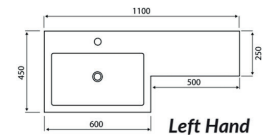

PRODUCT DATA SHEET

Empire 1100 WC Unit

Product Code: L-1100-WCUNIT-BLUE

SCUDO
BEAUTIFUL BATHROOMS

0330 124 7290

sales@scudo.co.uk - www.scudo.co.uk

Scudo is the trading name of Harrison Bathrooms Ltd. Whilst we endeavour to ensure that the product information is accurate we accept no liability for any information given. All images are for illustration purposes only. Product images and specification are subject to change. Measurement are in millimetres and are nominal.

Product Name	L-1100-WCUNIT-BLUE
Product Description	L Shaped WC Unit 1100 Blue
Product Transportation	
Barcode	5060766125053
Country of origin	China
Commodity code	9403609000
Product Measurements	
Product Weight (KG)	10.5
Product Width (mm)	500
Product Height (mm)	810
Product Depth (mm)	245
Product Length (mm)	0
Primary Packed Measurements	
Packaged Weight	11.5
Packed Length	530
Packed Width	280
Packed Height	840
Packaging Weights	
Card (kg)	0.908
Paper (kg)	0
Wood (kg)	0
Plastic (kg)	0.068
Compliance DOP	N/a

Right Hand

Left Hand

Dimensions

(measurements in mm)

LIFETIME GUARANTEE

We are confident in our products and we want our customer to be, we proudly give a lifetime guarantee on our taps and showers, further details can be found on our website.