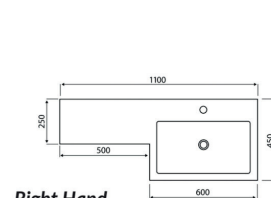

PRODUCT DATA SHEET

Empire 1100 WC Unit

Product Code: L-1100-WCUNIT-BLUE

SCUDO
BEAUTIFUL BATHROOMS

0330 124 7290

sales@scudo.co.uk - www.scudo.co.uk

Scudo is the trading name of Harrison Bathrooms Ltd. Whilst we endeavour to ensure that the product information is accurate we accept no liability for any information given. All images are for illustration purposes only. Product images and specification are subject to change. Measurement are in millimetres and are nominal.

Product Name	L-1100-WCUNIT-BLUE
Product Description	L Shaped WC Unit 1100 Blue
Product Transportation	
Barcode	5060766125053
Country of origin	China
Commodity code	9403609000
Product Measurements	
Product Weight (KG)	10.5
Product Width (mm)	500
Product Height (mm)	810
Product Depth (mm)	245
Product Length (mm)	0
Primary Packed Measurements	
Packaged Weight	11.5
Packed Length	530
Packed Width	280
Packed Height	840
Packaging Weights	
Card (kg)	0.908
Paper (kg)	0
Wood (kg)	0
Plastic (kg)	0.068
Compliance DOP	N/a

Right Hand

Left Hand

Dimensions

(measurements in mm)

LIFETIME GUARANTEE

We are confident in our products and we want our customer to be, we proudly give a lifetime guarantee on our taps and showers, further details can be found on our website.