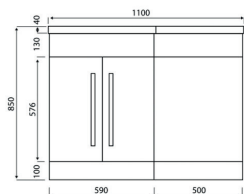

PRODUCT DATA SHEET

Empire 1100 WC Unit

Product Code: L-1100-WCUNIT-BLUE

SCUDO
BEAUTIFUL BATHROOMS

0330 124 7290

sales@scudo.co.uk - www.scudo.co.uk

Scudo is the trading name of Harrison Bathrooms Ltd. Whilst we endeavour to ensure that the product information is accurate we accept no liability for any information given. All images are for illustration purposes only. Product images and specification are subject to change. Measurement are in millimetres and are nominal.

Product Name	L-1100-WCUNIT-BLUE
Product Description	L Shaped WC Unit 1100 Blue
Product Transportation	
Barcode	5060766125053
Country of origin	China
Commodity code	9403609000
Product Measurements	
Product Weight (KG)	10.5
Product Width (mm)	500
Product Height (mm)	810
Product Depth (mm)	245
Product Length (mm)	0
Primary Packed Measurements	
Packaged Weight	11.5
Packed Length	530
Packed Width	280
Packed Height	840
Packaging Weights	
Card (kg)	0.908
Paper (kg)	0
Wood (kg)	0
Plastic (kg)	0.068
Compliance DOP	N/a

Right Hand

Left Hand

Dimensions

(measurements in mm)

LIFETIME GUARANTEE

We are confident in our products and we want our customer to be, we proudly give a lifetime guarantee on our taps and showers, further details can be found on our website.