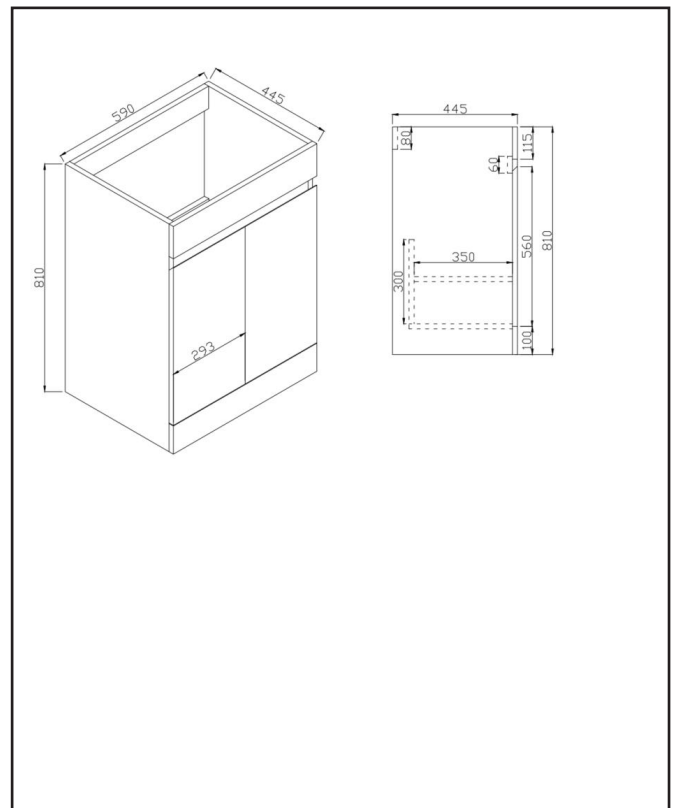

PRODUCT DATA SHEET

600 Basin Cab Green

Product Code: 600CAB-LILI-GREEN

SCUDO
BEAUTIFUL BATHROOMS

0330 124 7290

sales@scudo.co.uk - www.scudo.co.uk

Scudo is the trading name of Harrison Bathrooms Ltd. Whilst we endeavour to ensure that the product information is accurate we accept no liability for any information given. All images are for illustration purposes only. Product images and specification are subject to change. Measurement are in millimetres and are nominal.

Product Name	600CAB-LILI-GREEN
Product Description	Lili 600 Basin Cab Green
Product Transportation	
Barcode	5060766125091
Country of origin	China
Commodity code	94036090000
Product Measurements	
Product Weight (KG)	29
Product Width (mm)	590
Product Height (mm)	810
Product Depth (mm)	445
Product Length (mm)	0
Primary Packed Measurements	
Packaged Weight	32.5
Packed Length	520
Packed Width	665
Packed Height	835
Packaging Weights	
Card (kg)	2.4
Paper (kg)	0.012
Wood (kg)	0
Plastic (kg)	0.1
Compliance DOP	N/a

General Information	
Construction Material	Painted Particle Board
Installation type	Floor Mounted
Colour / Finish	Green
Furniture Attributes	
Supplied Fully Assembled	Yes
Number Of Drawers	0
Number Of Doors	2
Soft Close Doors / Drawers	Yes
Moisture resistant	Yes
Internal Shelves	1
Door Opening Width (mm)	530
Draw Opening Distance (mm)	N/a
Recommended Concealed Cistern	N/a
False Draws	No
Number of False Draws	0
Can the door be swapped over to open the opposite way	N/a
Which side is the door hinge located	Both
Compatible Furniture Part Code	Empire
Compatible Basin Part Code	THIN600BASIN
Handles	
Handle Style	Recessed
Handle Finish	N/a
Handle Material	N/a
Number of Handles	2