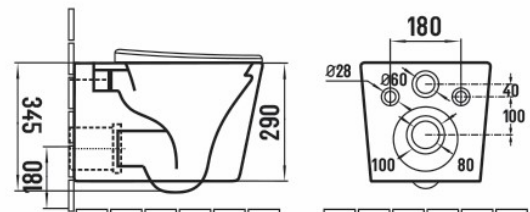

PRODUCT DATA SHEET

Wall Hung Square Toilet Black

Product Code: WH-SQ-BLK

SCUDO
BEAUTIFUL BATHROOMS

0330 124 7290

sales@scudo.co.uk - www.scudo.co.uk

Scudo is the trading name of Harrison Bathrooms Ltd. Whilst we endeavour to ensure that the product information is accurate we accept no liability for any information given. All images are for illustration purposes only. Product images and specification are subject to change. Measurements are in millimetres and are nominal.

Product Name	WH-SQ-BLK
Product Description	Wall Hung Square Toilet Black
Product Transportation	
Barcode	5060991254429
Country of origin	China
Commodity code	691010000
Product Measurements	
Product Weight (KG)	26.4
Product Width (mm)	350
Product Height (mm)	345
Product Depth (mm)	520
Primary Packed Measurements	
Packaged Weight	28
Packed Length	535
Packed Width	410
Packed Height	440

General Information	
Construction Material	Ceramic
Installation type	WC Frame
Colour / Finish	Black
WC Pan Specification	
Projection (mm)	520
Toilet Pan Height (mm)	345
Pan Fixing Kit Included	Yes
Seat Included	No
Shape	Square
Type	Wall Hung
Waste Connection Specification	
Floor to center of soil pipe (mm)	180
Wall to start of soil pipe (mm)	