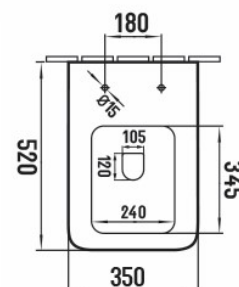

PRODUCT DATA SHEET

Wall Hung Square Toilet Black

Product Code: WH-SQ-BLK

SCUDO
BEAUTIFUL BATHROOMS

0330 124 7290

sales@scudo.co.uk - www.scudo.co.uk

Scudo is the trading name of Harrison Bathrooms Ltd. Whilst we endeavour to ensure that the product information is accurate we accept no liability for any information given. All images are for illustration purposes only. Product images and specification are subject to change. Measurements are in millimetres and are nominal.

Product Name	WH-SQ-BLK
Product Description	Wall Hung Square Toilet Black
Product Transportation	
Barcode	5060991254429
Country of origin	China
Commodity code	691010000
Product Measurements	
Product Weight (KG)	26.4
Product Width (mm)	350
Product Height (mm)	345
Product Depth (mm)	520
Primary Packed Measurements	
Packaged Weight	28
Packed Length	535
Packed Width	410
Packed Height	440

General Information	
Construction Material	Ceramic
Installation type	WC Frame
Colour / Finish	Black
WC Pan Specification	
Projection (mm)	520
Toilet Pan Height (mm)	345
Pan Fixing Kit Included	Yes
Seat Included	No
Shape	Square
Type	Wall Hung
Waste Connection Specification	
Floor to center of soil pipe (mm)	180
Wall to start of soil pipe (mm)	