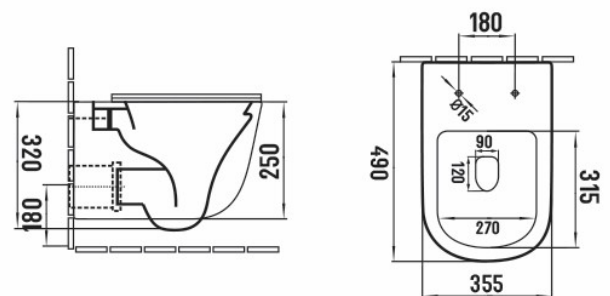

PRODUCT DATA SHEET

Wall Hung Round Toilet Black

Product Code: WH-RD-BLK

SCUDO
BEAUTIFUL BATHROOMS

0330 124 7290

sales@scudo.co.uk - www.scudo.co.uk

Scudo is the trading name of Harrison Bathrooms Ltd. Whilst we endeavour to ensure that the product information is accurate we accept no liability for any information given. All images are for illustration purposes only. Product images and specification are subject to change. Measurements are in millimetres and are nominal.

Product Name	WH-RD-BLK
Product Description	Wall Hung Round Toilet Black
Product Transportation	
Barcode	5060991254443
Country of origin	China
Commodity code	691010000
Product Measurements	
Product Weight (KG)	23
Product Width (mm)	355
Product Height (mm)	320
Product Depth (mm)	490
Primary Packed Measurements	
Packaged Weight	25
Packed Length	505
Packed Width	385
Packed Height	445

General Information	
Construction Material	Ceramic
Installation type	WC Frame
Colour / Finish	Black
WC Pan Specification	
Projection (mm)	490
Toilet Pan Height (mm)	320
Pan Fixing Kit Included	Yes
Seat Included	No
Shape	Round
Type	Wall Hung
Waste Connection Specification	
Floor to center of soil pipe (mm)	180
Wall to start of soil pipe (mm)	