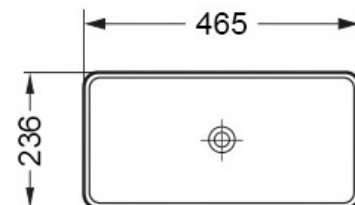

PRODUCT DATA SHEET

Countertop Basin 460x230x120 GWTE

Product Code: VESSEL003

SCUDO
BEAUTIFUL BATHROOMS

0330 124 7290

sales@scudo.co.uk - www.scudo.co.uk

Scudo is the trading name of Harrison Bathrooms Ltd. Whilst we endeavour to ensure that the product information is accurate we accept no liability for any information given. All images are for illustration purposes only. Product images and specification are subject to change. Measurements are in millimetres and are nominal.

Product Name	VESSEL003
Product Description	Countertop Basin 460x230x120 GWTE
Product Transportation	
Barcode	5060991254375
Country of origin	China
Commodity code	6910900000
Product Measurements	
Product Weight (KG)	6.3
Product Width (mm)	465
Product Height (mm)	120
Product Depth (mm)	236
Primary Packed Measurements	
Packaged Weight	7
Packed Length	480
Packed Width	140
Packed Height	250

General Information	
Construction Material	Ceramic
Installation type	Countertop
Colour / Finish	White
Basin Attributes	
Basin Type	Countertop
Number of Tap Holes	N/a
Overflow	N/a
Recommended waste type	Unslotted / Universal
Inner Bowl Width (mm)	460
Inner Bowl Length (mm)	230
Inner Bowl Depth (mm)	100

Unit: $\pm 5\text{mm}$

Dimensions
(Measurements in mm)

LIFETIME GUARANTEE

We are confident in our products and we want our customer to be, we proudly give a lifetime guarantee on our taps and showers, further details can be found on our website.