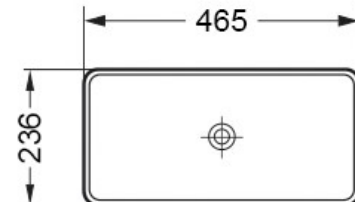

PRODUCT DATA SHEET

Countertop Basin 460x230x120 Matte Black

Product Code: VESSEL004

SCUDO
BEAUTIFUL BATHROOMS

0330 124 7290

sales@scudo.co.uk - www.scudo.co.uk

Scudo is the trading name of Harrison Bathrooms Ltd. Whilst we endeavour to ensure that the product information is accurate we accept no liability for any information given. All images are for illustration purposes only. Product images and specification are subject to change. Measurements are in millimetres and are nominal.

Product Name	VESSEL004
Product Description	Countertop Basin 460x230x120 Matte Black
Product Transportation	
Barcode	5060991254382
Country of origin	China
Commodity code	6910900000
Product Measurements	
Product Weight (KG)	6.3
Product Width (mm)	465
Product Height (mm)	120
Product Depth (mm)	236
Primary Packed Measurements	
Packaged Weight	7
Packed Length	480
Packed Width	140
Packed Height	250

General Information	
Construction Material	Ceramic
Installation type	Countertop
Colour / Finish	White
Basin Attributes	
Basin Type	Countertop
Number of Tap Holes	N/a
Overflow	N/a
Recommended waste type	Unslotted / Universal
Inner Bowl Width (mm)	460
Inner Bowl Length (mm)	230
Inner Bowl Depth (mm)	100

Dimensions (Measurements in mm)