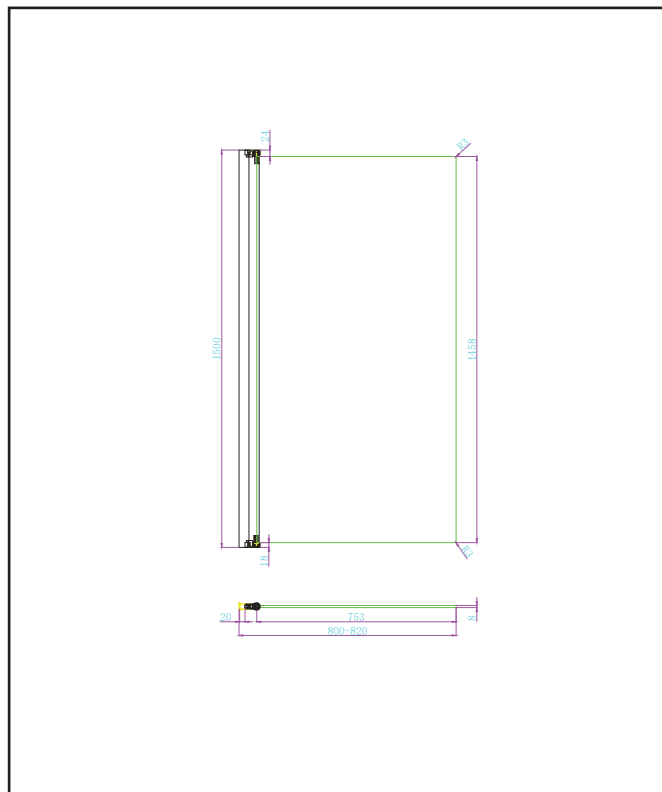

PRODUCT DATA SHEET

THALIA Single Panel Bathscreen Brushed Brass

Product Code: THALIASINGLEBB

Product Name	THALIASINGLEBB
Product Description	8mm Single Panel Bathscreen Brushed Brass
Product Transportation	
Barcode	5060766128214
Country of origin	CH
Commodity code	7610100000
Product Measurements	
Product Weight (KG)	22
Product Width (mm)	800
Product Height (mm)	1500
Product Depth (mm)	8
Product Length (mm)	
Primary Packed Measurements	
Packaged Weight (KG)	26
Packed Length (mm)	1580
Packed Width (mm)	870
Packed Height (mm)	60
Packaging Weights	
Card (kg)	3.2
Plastic (kg)	0.42

General Information	
Construction Material	Aluminium, Glass
Colour / Finish	Brushed Brass
Enclosure Attributes	
Adjustment	800
Trident Guard (easy clean)	YES
Door Type	Bath Screen
Glass Type	Clear
Radius	N/a
Entry Width	N/a
Door in swing (°)	90
Door Out Swing (°)	90
Enclosure Shape	Bath
Glass Thickness (mm)	8
Profile Finish / Colour	Brushed Brass
Profile Material	Aluminium

Dimensions
(measurements in mm)

LIFETIME GUARANTEE

We are confident in our products and we want our customer to be, we proudly give a lifetime guarantee on our taps and showers, further details can be found on our website