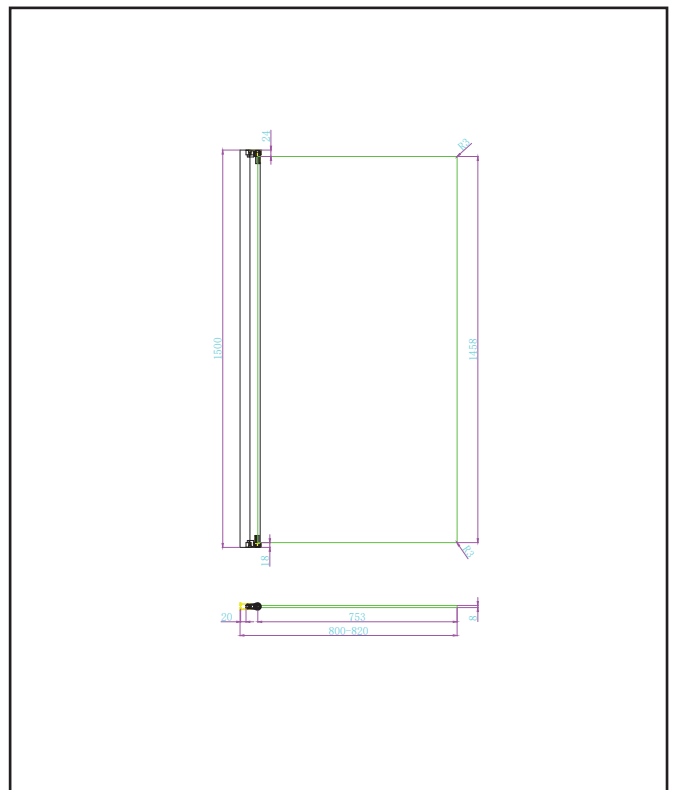

# THALIA Single Panel Bathscreen Brushed Bronze

Product Code: THALIASINGLEBZ

Product Name	THALIASINGLEBZ
Product Description	8mm Single Panel Bathscreen Brushed Bronze
Product Transportation	
Barcode	5060964938202
Country of origin	CH
Commodity code	7610100000
Product Measurements	
Product Weight (KG)	22
Product Width (mm)	800
Product Height (mm)	1500
Product Depth (mm)	8
Product Length (mm)	
Primary Packed Measurements	
Packaged Weight (KG)	26
Packed Length (mm)	1580
Packed Width (mm)	870
Packed Height (mm)	60
Packaging Weights	
Card (kg)	3.2
Plastic (kg)	0.42

General Information	
Construction Material	Aluminium, Glass
Colour / Finish	Brushed Bronze
Enclosure Attributes	
Adjustment	800
Trident Guard (easy clean)	YES
Door Type	Bath Screen
Glass Type	Clear
Radius	N/a
Entry Width	N/a
Door in swing (°)	90
Door Out Swing (°)	90
Enclosure Shape	Bath
Glass Thickness (mm)	8
Profile Finish / Colour	Brushed Bronze
Profile Material	Aluminium

**Dimensions**  
(measurements in mm)