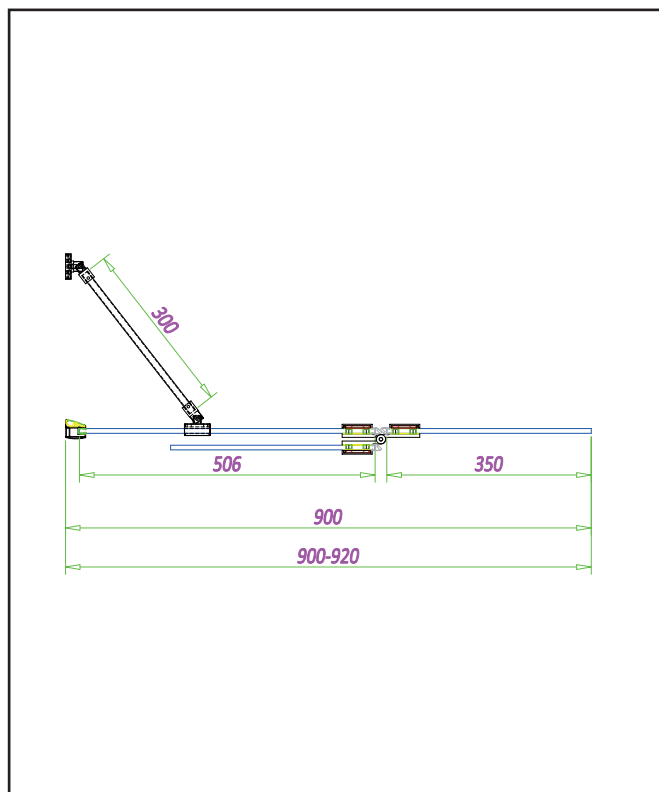

PRODUCT DATA SHEET

THALIA Out Pack Chrome

Product Code: THALIAOUTPACKCHR

Product Name	THALIAOUTPACKCHR
Product Description	Out pack Chrome Full Set
Product Transportation	
Barcode	5060766128450
Country of origin	CH
Commodity code	7610100000
Product Measurements	
Product Weight (KG)	26
Product Width (mm)	900
Product Height (mm)	1500
Product Depth (mm)	8
Product Length (mm)	
Primary Packed Measurements	
Packaged Weight (KG)	30
Packed Length (mm)	1580
Packed Width (mm)	595
Packed Height (mm)	75
Packaging Weights	
Card (kg)	2.8
Plastic (kg)	0.4

General Information	
Construction Material	Aluminium, Glass
Colour / Finish	Chrome
Enclosure Attributes	
Adjustment	900
Trident Guard (easy clean)	YES
Door Type	Hinged
Glass Type	Clear
Radius	N/a
Entry Width	N/a
Door in swing (°)	0
Door Out Swing (°)	180
Enclosure Shape	Bath Screen
Glass Thickness (mm)	8
Profile Finish / Colour	Chrome
Profile Material	Aluminum

Dimensions
(measurements in mm)

LIFETIME GUARANTEE

We are confident in our products and we want our customer to be, we proudly give a lifetime guarantee on our taps and showers, further details can be found on our website