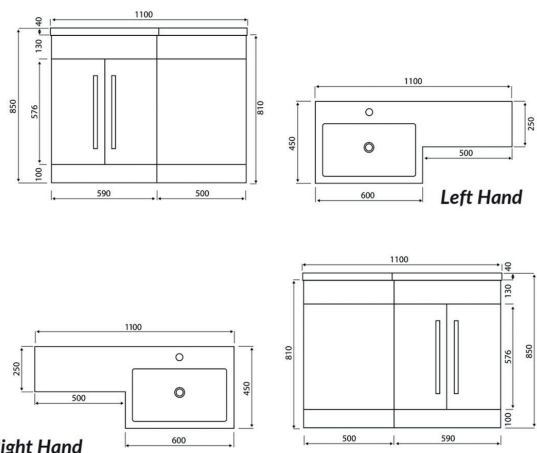

## L Shaped WC 1100 Green

Product Code: L-1100-WCUNIT-GREEN

**SCUDO**  
BEAUTIFUL BATHROOMS

0330 124 7290

sales@scudo.co.uk - www.scudo.co.uk

Scudo is the trading name of Harrison Bathrooms Ltd. Whilst we endeavour to ensure that the product information is accurate we accept no liability for any information given. All images are for illustration purposes only. Product images and specification are subject to change. Measurement are in millimetres and are nominal.

Product Name	L-1100-WCUNIT-GREEN
Product Description	L Shaped WC 1100 Green
<b>Product Transportation</b>	
Barcode	5060766125060
Country of origin	China
Commodity code	9403609000
<b>Product Measurements</b>	
Product Weight (KG)	10.5
Product Width (mm)	500
Product Height (mm)	810
Product Depth (mm)	245
Product Length (mm)	0
<b>Primary Packed Measurements</b>	
Packaged Weight	11.5
Packed Length	530
Packed Width	280
Packed Height	840
<b>Packaging Weights</b>	
Card (kg)	0.908
Paper (kg)	0
Wood (kg)	0
Plastic (kg)	0.068
Compliance DOP	N/a

### Dimensions

(measurements in mm)