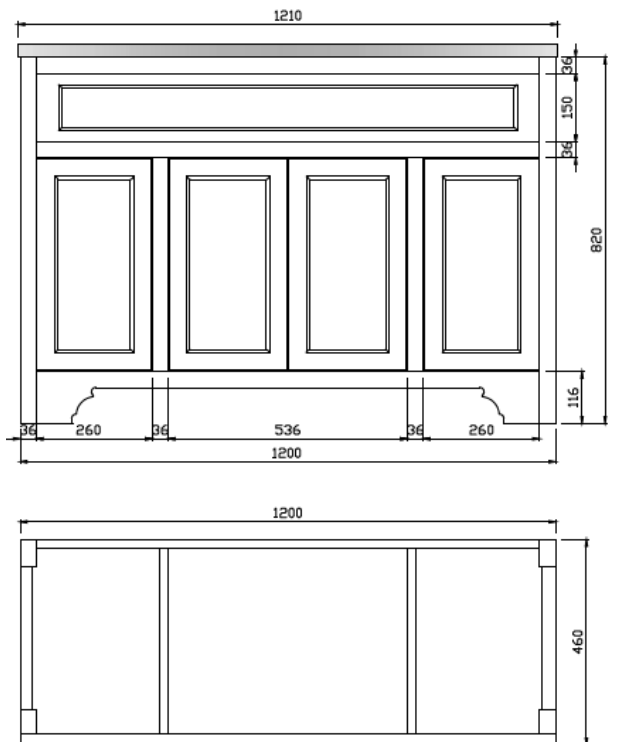

Product Name	HARR-DUTCHY-VANITY-DOVETAIL
Product Description	Dutchy 1200 Floor Cabinet Dovetail Grey
Product Transportation	
Barcode	5060500646806
Country of origin	China
Commodity code	9403609000
Product Measurements	
Product Weight (KG)	50
Product Width (mm)	1210
Product Height (mm)	820
Product Depth (mm)	465
Primary Packed Measurements	
Packaged Weight	53.5
Packed Length	1250
Packed Width	510
Packed Height	870

## Dimensions

(Measurements in mm)