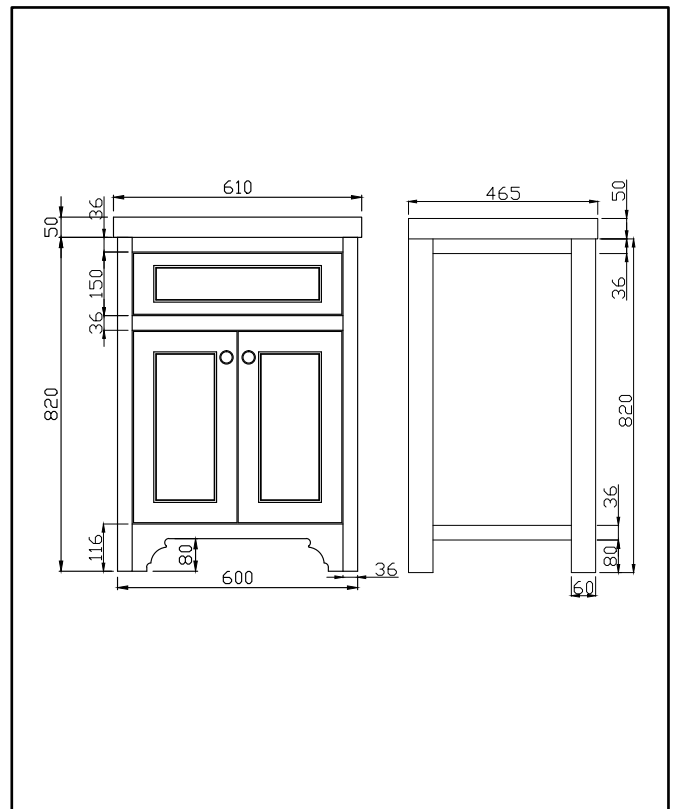

## Ripley 600 Floor Cabinet

Product Code: HARR-600-UNIT-DGREY

**SCUDO**  
BEAUTIFUL BATHROOMS

0330 124 7290

sales@scudo.co.uk [www.scudo.co.uk](http://www.scudo.co.uk)

Scudo is the trading name of Harrison Bathrooms Ltd. Whilst we endeavour to ensure that the product information is accurate, we accept no liability for any information given. All images are for illustration purposes only. Product images and specification are subject to change. Measurements are in millimetres and are nominal.

Product Name	HARR-600-UNIT-DGREY
Product Description	Ripley 600 Floor Cabinet
Product Transportation	
Barcode	5060500646608
Country of origin	China
Commodity code	9403609000
Product Measurements	
Product Weight (KG)	27
Product Width (mm)	600
Product Height (mm)	820
Product Depth (mm)	460
Primary Packed Measurements	
Packaged Weight	29.5
Packed Length	860
Packed Width	650
Packed Height	500

### Dimensions

(Measurements in mm)