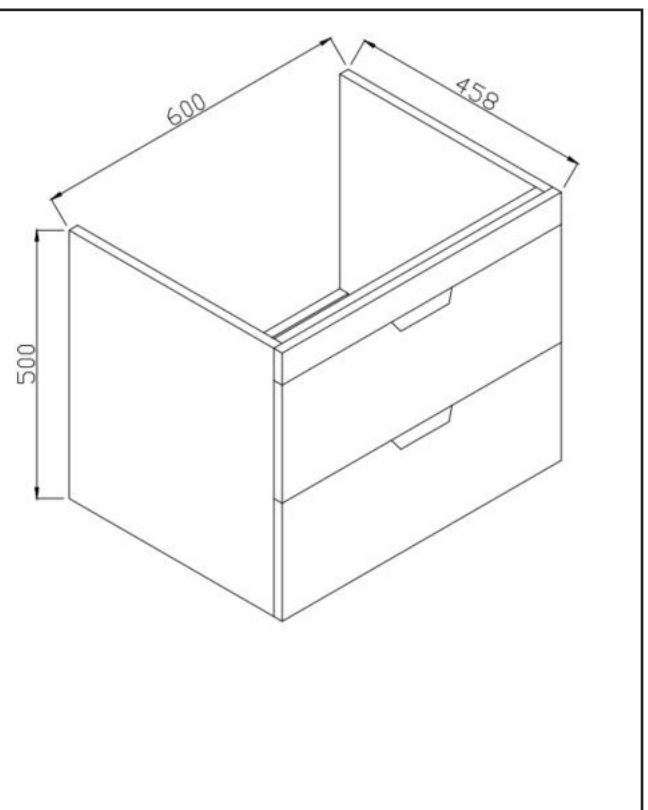

Product Name	AUBREY-600-VANITY-OAK
Product Description	Aubrey 600mm 2 Draw Vanity Davos Oak
Product Transportation	
Barcode	5060964932651
Country of origin	China
Commodity code	6810999000
Product Measurements	
Product Weight (KG)	22.3
Product Width (mm)	600
Product Height (mm)	500
Product Depth (mm)	458
Product Length (mm)	0
Primary Packed Measurements	
Packaged Weight	24.05
Packed Length	520
Packed Width	470
Packed Height	645
Packaging Weights	
Card (kg)	1.45
Paper (kg)	0
Wood (kg)	0
Plastic (kg)	0.025
Compliance DOP	N/a

General Information	
Construction Material	MFC
Installation type	Wall Mounted
Colour / Finish	Davos Oak
Furniture Attributes	
Supplied Fully Assembled	Yes
Number Of Drawers	2
Number Of Doors	0
Soft Close Doors / Drawers	2
Moisture resistant	Yes
Internal Shelves	0
Door Opening Width (mm)	N/a
Drawer Opening Distance (mm)	290
Recommended Concealed Cistern	N/a
False Drawers	N/a
Number of False Drawers	N/a
Can the door be swapped over to open the opposite way	No
Which side is the door hinge located	N/a
Compatible Furniture Part Code	AUBREY
Compatible Basin Part Code	BASIN004
Handles	
Handle Style	Recessed (not supplied)
Handle Finish	Black, Chrome, Brushed Brass
Handle Material	Stainless Steel
Number of Handles	2

Dimensions
(measurements in mm)

LIFETIME GUARANTEE

We are confident in our products and we want our customer to be, we proudly give a lifetime guarantee on our taps and showers, further details can be found on our website