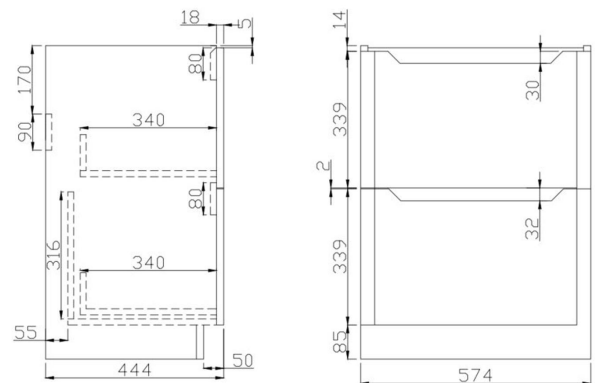

PRODUCT DATA SHEET

Ella 600 Floor Unit

Product Code: ELLA-600FLOORUNIT-BLUE

SCUDO
BEAUTIFUL BATHROOMS

0330 124 7290

sales@scudo.co.uk - www.scudo.co.uk

Scudo is the trading name of Harrison Bathrooms Ltd. Whilst we endeavour to ensure that the product information is accurate we accept no liability for any information given. All images are for illustration purposes only. Product images and specification are subject to change. Measurement are in millimetres and are nominal.

Product Name	ELLA-600FLOORUNIT-BLUE
Product Description	Ella 600 Floor Unit Blue
Product Transportation	
Barcode	5060766124810
Country of origin	China
Commodity code	9403609000
Product Measurements	
Product Weight (KG)	29
Product Width (mm)	574
Product Height (mm)	780
Product Depth (mm)	444
Product Length (mm)	0
Primary Packed Measurements	
Packaged Weight	31
Packed Length	610
Packed Width	480
Packed Height	0
Packaging Weights	
Card (kg)	1.9
Paper (kg)	0
Wood (kg)	0
Plastic (kg)	0.1
Compliance DOP	N/a

General Information	
Construction Material	MFC & Painted MDF
Installation type	Floor Mounted
Colour / Finish	Blue
Furniture Attributes	
Supplied Fully Assembled	Yes
Number Of Drawers	2
Number Of Doors	0
Soft Close Doors / Drawers	Yes
Moisture resistant	Yes
Internal Shelves	0
Door Opening Width (mm)	N/a
Draw Opening Distance (mm)	350mm
Recommended Concealed Cistern	0
False Draws	No
Number of False Draws	No
Can the door be swapped over to open the opposite way	N/a
Which side is the door hinge located	N/a
Compatible Furniture Part Code	Ella
Compatible Basin Part Code	DEEP600
Handles	
Handle Style	Recessed cut out
Handle Finish	N/a
Handle Material	N/a
Number of Handles	2