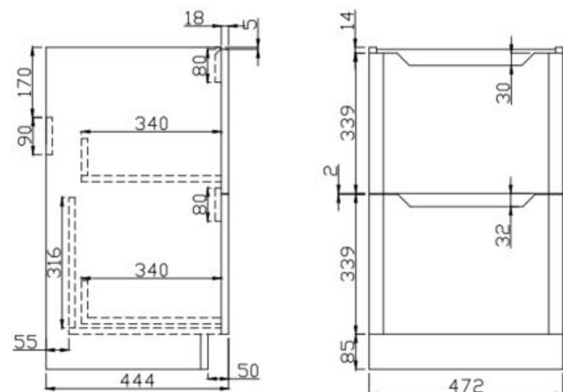

PRODUCT DATA SHEET

Ella 500 Floor Unit

Product Code: ELLA-500FLOORUNIT-BLUE

SCUDO
BEAUTIFUL BATHROOMS

0330 124 7290

sales@scudo.co.uk - www.scudo.co.uk

Scudo is the trading name of Harrison Bathrooms Ltd. Whilst we endeavour to ensure that the product information is accurate we accept no liability for any information given. All images are for illustration purposes only. Product images and specification are subject to change. Measurement are in millimetres and are nominal.

Product Name	ELLA-500FLOORUNIT-BLUE
Product Description	Ella 500 Floor Unit Blue
Product Transportation	
Barcode	5060766124735
Country of origin	China
Commodity code	9403609000
Product Measurements	
Product Weight (KG)	28
Product Width (mm)	472
Product Height (mm)	780
Product Depth (mm)	444
Product Length (mm)	0
Primary Packed Measurements	
Packaged Weight	29.35
Packed Length	500
Packed Width	510
Packed Height	0
Packaging Weights	
Card (kg)	1.35
Paper (kg)	3
Wood (kg)	n/a
Plastic (kg)	0.1
Compliance DOP	N/a

General Information	
Construction Material	MFC & Painted MDF
Installation type	Floor Mounted
Colour / Finish	Blue
Furniture Attributes	
Supplied Fully Assembled	Yes
Number Of Drawers	2
Number Of Doors	0
Soft Close Doors / Drawers	Yes
Moisture resistant	Yes
Internal Shelves	0
Door Opening Width (mm)	N/a
Draw Opening Distance (mm)	350
Recommended Concealed Cistern	0
False Draws	No
Number of False Draws	No
Can the door be swapped over to open the opposite way	N/a
Which side is the door hinge located	N/a
Compatible Furniture Part Code	Ella
Compatible Basin Part Code	DEEP500
Handles	
Handle Style	Recessed cut out
Handle Finish	N/a
Handle Material	N/a
Number of Handles	2