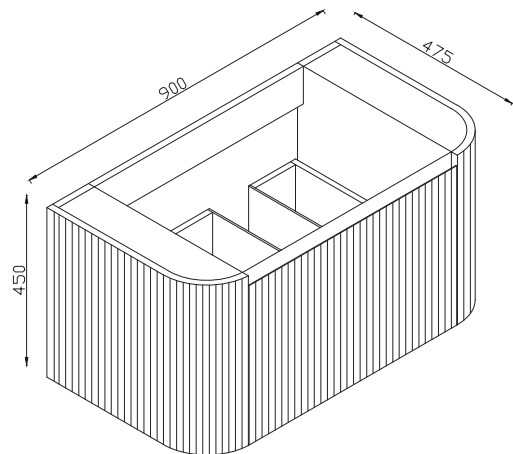

PRODUCT DATA SHEET

Linea 900 Unit Reed Green

Product Code: LINEA-900-GREEN

SCUDO
BEAUTIFUL BATHROOMS

0330 124 7290

sales@scudo.co.uk - www.scudo.co.uk

Scudo is the trading name of Harrison Bathrooms Ltd. Whilst we endeavour to ensure that the product information is accurate we accept no liability for any information given. All images are for illustration purposes only. Product images and specification are subject to change. Measurements are in millimetres and are nominal.

Product Name	LINEA-900-GREEN
Product Description	Linea 900 Unit Reed Green
Product Transportation	
Barcode	5060991253729
Country of origin	China
Commodity code	9403609000
Product Measurements	
Product Weight (KG)	36.7
Product Width (mm)	890
Product Height (mm)	450
Product Depth (mm)	475
Product Length (mm)	0
Primary Packed Measurements	
Packaged Weight	38.2
Packed Length	925
Packed Width	530
Packed Height	480

General Information	
Construction Material	MDF Vinyl Wrapped & MDF Melamine
Installation type	Wall Mounted
Colour / Finish	Reed Green
Furniture Attributes	
Supplied Fully Assembled	Yes
Number Of Drawers	1
Number Of Doors	0
Soft Close Doors / Drawers	Yes
Moisture resistant	Yes
Internal Shelves	0
Door Opening Width (mm)	N/a
Draw Opening Distance (mm)	300
Recommended Concealed Cistern	N/a
False Draws	N/a
Number of False Draws	0
Can the door be swapped over to open the opposite way	N/a
Which side is the door hinge located	N/a
Compatible Furniture Part Code	Linea
Compatible Basin Part Code	LINEA-900-BASIN
Handles	
Handle Style	Recessed
Handle Finish	Natural
Handle Material	N/a
Number of Handles	1