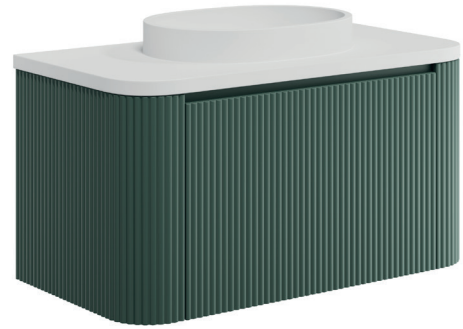

PRODUCT DATA SHEET

Linea 900 Unit Reed Green

Product Code: LINEA-900-GREEN

SCUDO
BEAUTIFUL BATHROOMS

0330 124 7290

sales@scudo.co.uk - www.scudo.co.uk

Scudo is the trading name of Harrison Bathrooms Ltd. Whilst we endeavour to ensure that the product information is accurate we accept no liability for any information given. All images are for illustration purposes only. Product images and specification are subject to change. Measurements are in millimetres and are nominal.

Product Name	LINEA-900-GREEN
Product Description	Linea 900 Unit Reed Green
Product Transportation	
Barcode	5060991253729
Country of origin	China
Commodity code	9403609000
Product Measurements	
Product Weight (KG)	36.7
Product Width (mm)	890
Product Height (mm)	450
Product Depth (mm)	475
Product Length (mm)	0
Primary Packed Measurements	
Packaged Weight	38.2
Packed Length	925
Packed Width	530
Packed Height	480

General Information	
Construction Material	MDF Vinyl Wrapped & MDF Melamine
Installation type	Wall Mounted
Colour / Finish	Reed Green
Furniture Attributes	
Supplied Fully Assembled	Yes
Number Of Drawers	1
Number Of Doors	0
Soft Close Doors / Drawers	Yes
Moisture resistant	Yes
Internal Shelves	0
Door Opening Width (mm)	N/a
Draw Opening Distance (mm)	300
Recommended Concealed Cistern	N/a
False Draws	N/a
Number of False Draws	0
Can the door be swapped over to open the opposite way	N/a
Which side is the door hinge located	N/a
Compatible Furniture Part Code	Linea
Compatible Basin Part Code	LINEA-900-BASIN
Handles	
Handle Style	Recessed
Handle Finish	Natural
Handle Material	N/a
Number of Handles	1