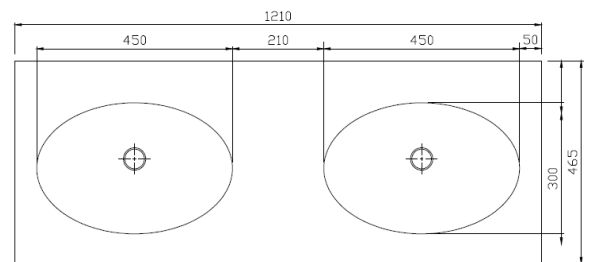

PRODUCT DATA SHEET

1200 Vanity 2 Bowl Basin

Product Code: HARR-NOHOLE-DUTCHYBASIN-9004

SCUDO
BEAUTIFUL BATHROOMS

0330 124 7290

sales@scudo.co.uk www.scudo.co.uk

Scudo is the trading name of Harrison Bathrooms Ltd. Whilst we endeavour to ensure that the product information is accurate, we accept no liability for any information given. All images are for illustration purposes only. Product images and specification are subject to change. Measurements are in millimetres and are nominal.

Product Name		HARR-NOHOLE-DUTCHYBASIN-9004
Product Description		1200 Vanity 2 Bowl Basin
Product Transportation		
Barcode		5060713725053
Country of origin		China
Commodity code		6910900000
Product Measurements		
Product Weight (KG)		16
Product Width (mm)		1210
Product Height (mm)		25
Product Depth (mm)		465
Primary Packed Measurements		
Packaged Weight		17.5
Packed Length		1260
Packed Width		515
Packed Height		75
General Information		
Construction Material		Stone Resin
Installation type		Furniture mounted
Colour / Finish		White