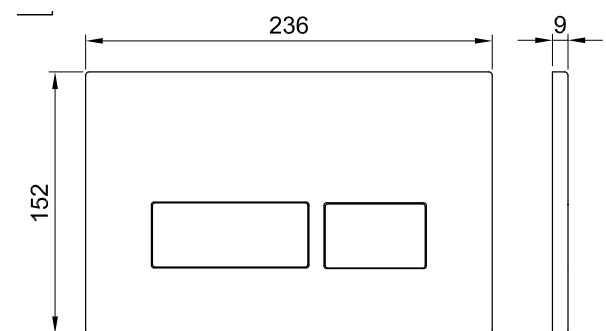

PRODUCT DATA SHEET

Square Button Black

Product Code: WC-BUTTON02

SCUDO
BEAUTIFUL BATHROOMS

0330 124 7290

sales@scudo.co.uk - www.scudo.co.uk

Scudo is the trading name of Harrison Bathrooms Ltd. Whilst we endeavour to ensure that the product information is accurate we accept no liability for any information given. All images are for illustration purposes only. Product images and specification are subject to change. Measurement are in millimetres and are nominal.

Product Name	WC-BUTTON02
Product Description	Square Button Black
Product Transportation	
Barcode	5060964936338
Country of origin	China
Commodity code	3922200000
Product Measurements	
Product Weight (KG)	0.397
Product Width (mm)	236
Product Height (mm)	152
Product Depth (mm)	9
Primary Packed Measurements	
Packaged Weight	0.492
Packed Length	262
Packed Width	170
Packed Height	45
Packaging Weights	
Card (kg)	0.095
Paper (g)	0
Wood (kg)	0
Plastic (kg)	0.006

General Information	
Construction Material	ABS
Installation type	WC-Frame
Colour / Finish	Black

Dimensions
(measurements in mm)

LIFETIME GUARANTEE

We are confident in our products and we want our customer to be, we proudly give a lifetime guarantee on our taps and showers, further details can be found on our website.