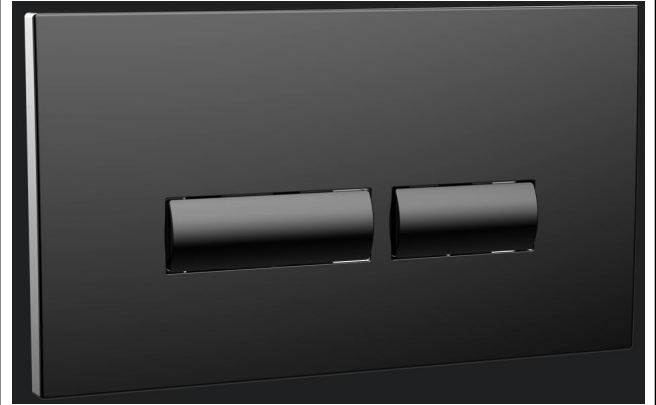

PRODUCT DATA SHEET

Square Button Black

Product Code: WC-BUTTON02

SCUDO
BEAUTIFUL BATHROOMS

0330 124 7290

sales@scudo.co.uk - www.scudo.co.uk

Scudo is the trading name of Harrison Bathrooms Ltd. Whilst we endeavour to ensure that the product information is accurate we accept no liability for any information given. All images are for illustration purposes only. Product images and specification are subject to change. Measurement are in millimetres and are nominal.

Product Name	WC-BUTTON02
Product Description	Square Button Black
Product Transportation	
Barcode	5060964936338
Country of origin	China
Commodity code	3922200000
Product Measurements	
Product Weight (KG)	0.397
Product Width (mm)	236
Product Height (mm)	152
Product Depth (mm)	9
Primary Packed Measurements	
Packaged Weight	0.492
Packed Length	262
Packed Width	170
Packed Height	45
Packaging Weights	
Card (kg)	0.095
Paper (g)	0
Wood (kg)	0
Plastic (kg)	0.006

General Information	
Construction Material	ABS
Installation type	WC-Frame
Colour / Finish	Black

Dimensions
(measurements in mm)

LIFETIME GUARANTEE

We are confident in our products and we want our customer to be, we proudly give a lifetime guarantee on our taps and showers, further details can be found on our website.