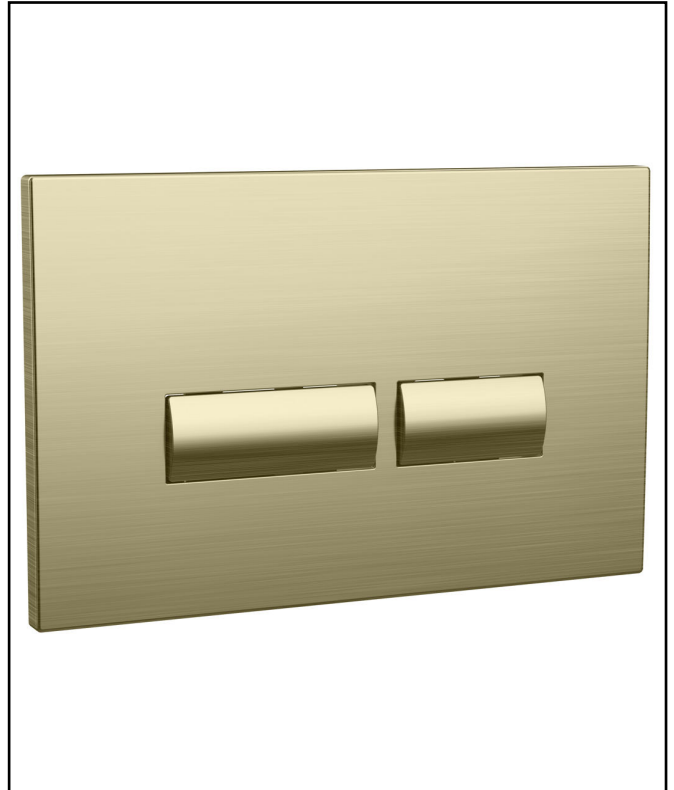

PRODUCT DATA SHEET

Square Button Brass

Product Code: WC-BUTTON03

SCUDO
BEAUTIFUL BATHROOMS

0330 124 7290

sales@scudo.co.uk - www.scudo.co.uk

Scudo is the trading name of Harrison Bathrooms Ltd. Whilst we endeavour to ensure that the product information is accurate we accept no liability for any information given. All images are for illustration purposes only. Product images and specification are subject to change. Measurement are in millimetres and are nominal.

Product Name	WC-BUTTON03
Product Description	Square Button Brass
Product Transportation	
Barcode	5060964936345
Country of origin	China
Commodity code	3922200000
Product Measurements	
Product Weight (KG)	0.397
Product Width (mm)	236
Product Height (mm)	152
Product Depth (mm)	9
Primary Packed Measurements	
Packaged Weight	0.492
Packed Length	250
Packed Width	168
Packed Height	100
Packaging Weights	
Card (kg)	0.095
Paper (g)	0
Wood (kg)	0
Plastic (kg)	0.006

General Information	
Construction Material	ABS
Installation type	WC-Frame
Colour / Finish	Brass

Dimensions
(measurements in mm)

LIFETIME GUARANTEE

We are confident in our products and we want our customer to be, we proudly give a lifetime guarantee on our taps and showers, further details can be found on our website.