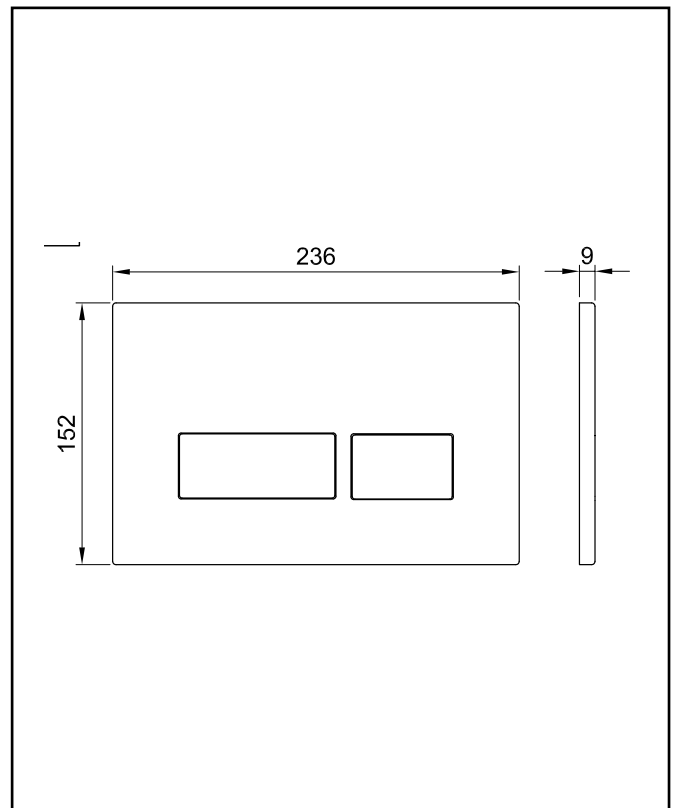

PRODUCT DATA SHEET

Square Button Brass

Product Code: WC-BUTTON03

SCUDO
BEAUTIFUL BATHROOMS

0330 124 7290

sales@scudo.co.uk - www.scudo.co.uk

Scudo is the trading name of Harrison Bathrooms Ltd. Whilst we endeavour to ensure that the product information is accurate we accept no liability for any information given. All images are for illustration purposes only. Product images and specification are subject to change. Measurement are in millimetres and are nominal.

Product Name	WC-BUTTON03
Product Description	Square Button Brass
Product Transportation	
Barcode	5060964936345
Country of origin	China
Commodity code	3922200000
Product Measurements	
Product Weight (KG)	0.397
Product Width (mm)	236
Product Height (mm)	152
Product Depth (mm)	9
Primary Packed Measurements	
Packaged Weight	0.492
Packed Length	250
Packed Width	168
Packed Height	100
Packaging Weights	
Card (kg)	0.095
Paper (g)	0
Wood (kg)	0
Plastic (kg)	0.006

General Information	
Construction Material	ABS
Installation type	WC-Frame
Colour / Finish	Brass

Dimensions
(measurements in mm)

LIFETIME GUARANTEE

We are confident in our products and we want our customer to be, we proudly give a lifetime guarantee on our taps and showers, further details can be found on our website.