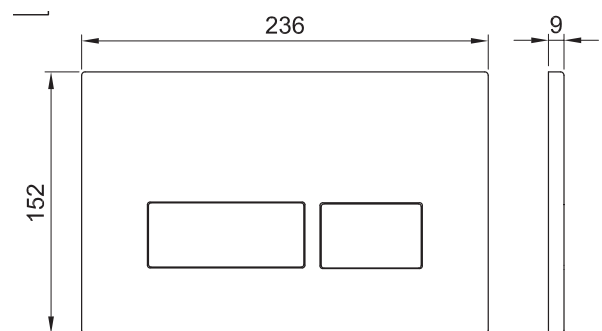

PRODUCT DATA SHEET

Square Button Bronze

Product Code: WC-BUTTON09

SCUDO
BEAUTIFUL BATHROOMS

0330 124 7290

sales@scudo.co.uk - www.scudo.co.uk

Scudo is the trading name of Harrison Bathrooms Ltd. Whilst we endeavour to ensure that the product information is accurate we accept no liability for any information given. All images are for illustration purposes only. Product images and specification are subject to change. Measurement are in millimetres and are nominal.

Product Name	WC-BUTTON09
Product Description	Square Button Bronze
Product Transportation	
Barcode	5060964936345
Country of origin	China
Commodity code	3922200000
Product Measurements	
Product Weight (KG)	0.397
Product Width (mm)	236
Product Height (mm)	152
Product Depth (mm)	9
Primary Packed Measurements	
Packaged Weight	0.492
Packed Length	250
Packed Width	168
Packed Height	100
Packaging Weights	
Card (kg)	0.079
Paper (g)	0
Wood (kg)	0
Plastic (kg)	0.006

General Information	
Construction Material	ABS
Installation type	WC-Frame
Colour / Finish	Bronze

Dimensions

(measurements in mm)

LIFETIME GUARANTEE

We are confident in our products and we want our customer to be, we proudly give a lifetime guarantee on our taps and showers, further details can be found on our website