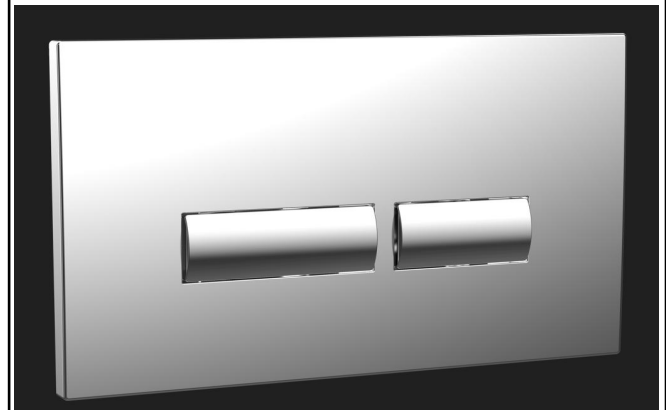

PRODUCT DATA SHEET

Square Button Chrome

Product Code: WC-BUTTON01

SCUDO
BEAUTIFUL BATHROOMS

0330 124 7290

sales@scudo.co.uk - www.scudo.co.uk

Scudo is the trading name of Harrison Bathrooms Ltd. Whilst we endeavour to ensure that the product information is accurate we accept no liability for any information given. All images are for illustration purposes only. Product images and specification are subject to change. Measurement are in millimetres and are nominal.

Product Name	WC-BUTTON01
Product Description	Square Button Chrome
Product Transportation	
Barcode	5060964936321
Country of origin	China
Commodity code	3922200000
Product Measurements	
Product Weight (KG)	0.397
Product Width (mm)	236
Product Height (mm)	152
Product Depth (mm)	9
Primary Packed Measurements	
Packaged Weight	0.492
Packed Length	262
Packed Width	170
Packed Height	45
Packaging Weights	
Card (kg)	0.095
Paper (g)	0
Wood (kg)	0
Plastic (kg)	0.006

General Information	
Construction Material	ABS
Installation type	WC-Frame
Colour / Finish	Chrome

Dimensions (measurements in mm)

LIFETIME GUARANTEE

We are confident in our products and we want our customer to be, we proudly give a lifetime guarantee on our taps and showers, further details can be found on our website.