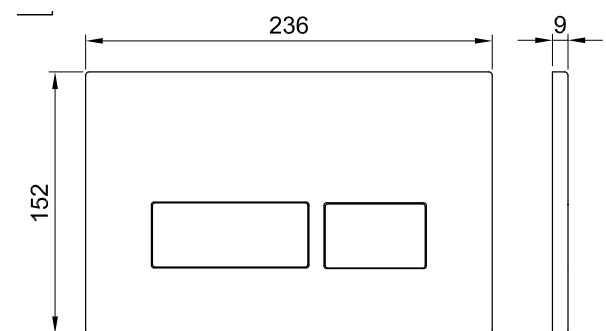

PRODUCT DATA SHEET

Square Button Chrome

Product Code: WC-BUTTON01

SCUDO
BEAUTIFUL BATHROOMS

0330 124 7290

sales@scudo.co.uk - www.scudo.co.uk

Scudo is the trading name of Harrison Bathrooms Ltd. Whilst we endeavour to ensure that the product information is accurate we accept no liability for any information given. All images are for illustration purposes only. Product images and specification are subject to change. Measurement are in millimetres and are nominal.

Product Name	WC-BUTTON01
Product Description	Square Button Chrome
Product Transportation	
Barcode	5060964936321
Country of origin	China
Commodity code	3922200000
Product Measurements	
Product Weight (KG)	0.397
Product Width (mm)	236
Product Height (mm)	152
Product Depth (mm)	9
Primary Packed Measurements	
Packaged Weight	0.492
Packed Length	262
Packed Width	170
Packed Height	45
Packaging Weights	
Card (kg)	0.095
Paper (g)	0
Wood (kg)	0
Plastic (kg)	0.006

General Information	
Construction Material	ABS
Installation type	WC-Frame
Colour / Finish	Chrome

Dimensions (measurements in mm)

LIFETIME GUARANTEE

We are confident in our products and we want our customer to be, we proudly give a lifetime guarantee on our taps and showers, further details can be found on our website.