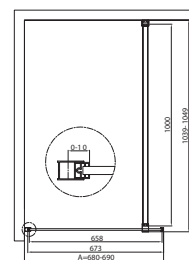

PRODUCT DATA SHEET

S8 Grid Wetroom Panel 900x1950mm

Product Code: GRID900WR

Product Measurements

Product Weight:	35kg
Product Width:	890mm
Product Height:	1935mm
Product Depth:	8mm
Product Length:	N/A

Product Transportation

Barcode:	5060766121864
Country of Origin:	China
Comodity Code:	7610909095

Primary Packed Measurements

Packaged Weight:	38kg
Packaged Length:	2050mm
Packaged Width:	950mm
Packaged Height:	65mm

Packaging Weight

Card:	2.5kg
Paper:	N/A
Wood:	N/A
Plastic:	0.002kg

General Information

Construction Material:	Aluminium / Glass
Installation Type:	Wall Mounted
Colour / Finish:	Black / Screen Printed Glass

Enclosure Attributes

Adjustment:	880-890mm
Aqua-Shield:	Yes
Hinge Type:	Wet Wall Hinge Flipper
Door Type:	N/A
Frame Type:	Frameless
Glass Type:	Screen Pattern Grid
Radius:	N/A
Entry Width:	N/A
Door In Swing:	N/A
Door Out Swing:	N/A
Enclosure Shape:	Straight
Glass Thickness:	8mm
Profile Finish/Colour:	Black
Profile Material:	Aluminium

Compliance DOP

HBDOC098 / HBDOC099

SCUDO
BEAUTIFUL BATHROOMS

0330 124 7290

sales@scudo.co.uk - www.scudo.co.uk

Scudo is the trading name of Harrison Bathrooms Ltd. Whilst we endeavour to ensure that the product information is accurate we accept no liability for any information given. All images are for illustration purposes only. Product images and specification are subject to change. Measurement are in millimetres and are nominal.

Type	Size(mm)	Installation size(mm)	A	B
GRID700WR	700	680-690	660	
GRID800WR	800	780-790	760	
GRID900WR	900	880-890	860	
GRID1000WR	1000	980-990	960	
GRID1200WR	1200	1180-1190	1160