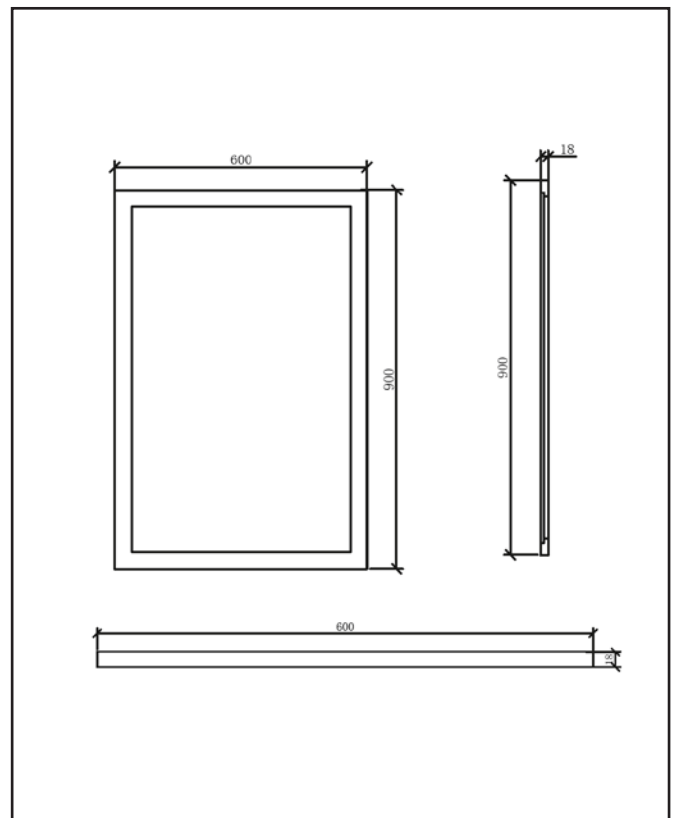

Product Measurements	
Product Weight:	6.1kg
Product Width:	600mm
Product Height:	900mm
Product Depth:	18mm
Product Length:	N/A
Product Transportation	
Barcode:	5060766122175
Country of Origin:	Turkey
Comodity Code:	94036090000
Primary Packed Measurements	
Packaged Weight:	6.7kg
Packaged Length:	920mm
Packaged Width:	610mm
Packaged Height:	30mm
Packaging Weight	
Card:	0.5kg
Paper:	N/A
Wood:	N/A
Plastic:	N/A
General Information	
Construction Material:	Vinyl Wrapped MDF
Installation Type:	Floor Mounted
Colour/Finish:	Mirror / Stone Grey
Mirror Attributes	
Bulb Watts:	N/A
Bulb Type:	N/A
Voltage:	N/A
Switch Type:	N/A
Shaving Socket:	No
Demister:	No
Clock:	No
Hang Type:	Vertical/Portrait
Light Colour:	N/A
Lumens:	N/A
Light Temperature:	N/A
Dimmable:	N/A
Energy Rating:	N/A
Internal Shelves:	N/A
Down Light:	N/A
Bluetooth Speaker:	N/A
IP Rating:	N/A
Transformer Included:	N/A
Compliance DOP	

**Dimensions**  
(measurements in mm)