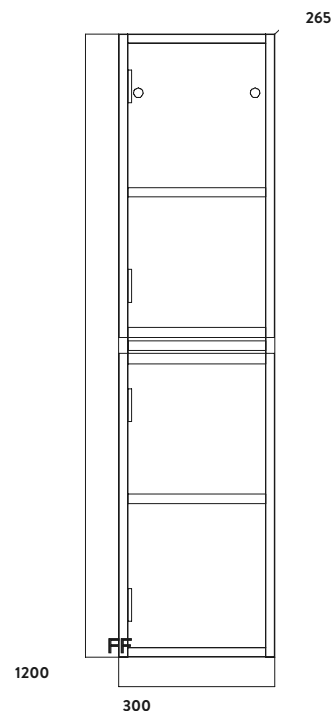

## Muro 1200 Tall Boy Unit Matt Grey

Product Code: MURO-TALLBOY-MATTGREY

**SCUDO**  
BEAUTIFUL BATHROOMS

0330 124 7290

sales@scudo.co.uk - www.scudo.co.uk

Scudo is the trading name of Harrison Bathrooms Ltd. Whilst we endeavour to ensure that the product information is accurate we accept no liability for any information given. All images are for illustration purposes only. Product images and specification are subject to change. Measurement are in millimetres and are nominal.

Product Measurements	
Product Weight:	23kg
Product Width:	300mm
Product Height:	1200mm
Product Depth:	265mm
Product Length:	N/A
Product Transportation	
Barcode:	5060500647858
Country of Origin:	UK
Comodity Code:	9403609000
Primary Packed Measurements	
Packaged Weight:	25kg
Packaged Length:	365mm
Packaged Width:	400mm
Packaged Height:	1300mm
Packaging Weight	
Card:	2.27kg
Paper:	N/A
Wood:	N/A
Plastic:	N/A
General Information	
Construction Material:	Vinyl Wrapped MDF
Installation Type:	Wall Mounted
Colour / Finish:	Matt Grey
Furniture Attributes	
Supplied Fully Assembled:	Yes
Number of Drawer:	0
Number of Doors:	2
Soft Close Doors/Drawer:	Yes
Moisture Resistant:	Yes
Internal Shelves:	2
Door Opening Width:	260mm
Draw Opening Distance:	N/A
Advised Concealed Cistern:	N/A
False Draws:	N/A
Number of False Draws:	N/A
Reversible Doors:	Yes
Hinge Location:	Left
Compatible Furniture Code:	N/A
Compatible Basin Code:	N/A
Handles	
Handle Styles:	N/A
Handle Finish:	N/A
Handle Material:	N/A
Number of Handles:	0
Compliance DOP	
N/A	

**Dimensions**  
(measurements in mm)