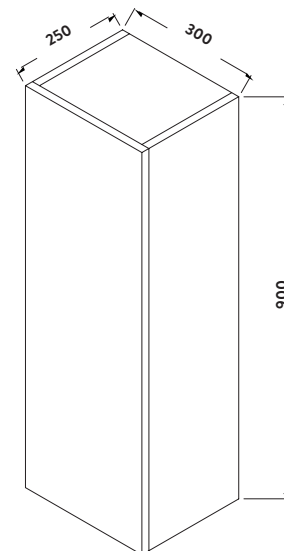

PRODUCT DATA SHEET

Ambience Tall Boy Cabinet

Grey Oak

Product Code: AMBIENCE-TALLBOY-GREYOAK

0330 124 7290

sales@scudo.co.uk - www.scudo.co.uk

Scudo is the trading name of Harrison Bathrooms Ltd. Whilst we endeavour to ensure that the product information is accurate we accept no liability for any information given. All images are for illustration purposes only. Product images and specification are subject to change. Measurement are in millimetres and are nominal.

Product Measurements	
Product Weight:	15.3kg
Product Width:	200mm
Product Height:	900mm
Product Depth:	350mm
Product Length:	N/A
Product Transportation	
Barcode:	5060713722830
Country of Origin:	China
Comodity Code:	9403609000
Primary Packed Measurements	
Packaged Weight:	17kg
Packaged Length:	950mm
Packaged Width:	350mm
Packaged Height:	250mm
Packaging Weight	
Card:	1.5kg
Paper:	N/A
Wood:	N/A
Plastic:	0.02kg
General Information	
Construction Material:	Melamine
Installation Type:	Wall Mounted
Colour/Finish:	Grey Oak
Furniture Attributes	
Supplied Fully Assembled:	Yes
Numbers of Drawers:	0
Number of Doors:	1
Soft Close Doors/Drawers:	Yes
Moisture Resistant:	Yes
Internal Shelves:	2
Door Opening Width:	250mm
Draw Opening Distance:	N/A
Advised Concealed Cistern:	N/A
False Draws:	No
Number of False Draws:	N/A
Hinge Location:	Left
Compatible Furniture Code:	AMBIENCE-FRAME-30X25X20
Compatible Basin Part Code:	N/A
Handles	
Handle Style:	N/A
Handle Finish:	N/A
Handle Material:	N/A
Number of Handles:	N/A
Compliance DOP	