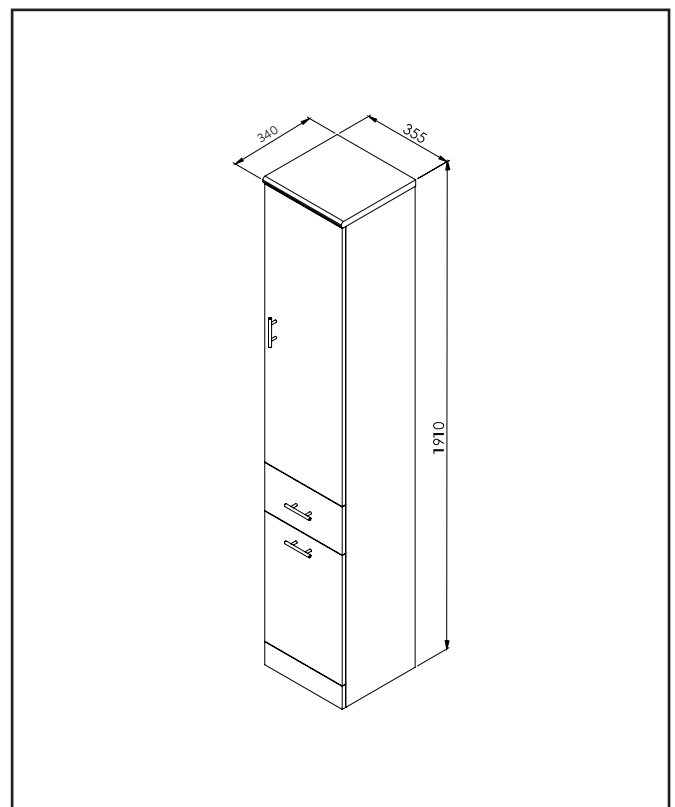

PRODUCT DATA SHEET

Lanza Tall Unit Gloss White

Product Code: LANZA-TALLUNIT-GWTE

SCUDO
BEAUTIFUL BATHROOMS

0330 124 7290

sales@scudo.co.uk - www.scudo.co.uk

Scudo is the trading name of Harrison Bathrooms Ltd. Whilst we endeavour to ensure that the product information is accurate we accept no liability for any information given. All images are for illustration purposes only. Product images and specification are subject to change. Measurement are in millimetres and are nominal.

Product Measurements	
Product Weight:	35kg
Product Width:	355mm
Product Height:	1910mm
Product Depth:	340mm
Product Length:	0
Product Transportation	
Barcode:	5060500649852
Country of Origin:	Turkey
Comodity Code:	9403609010
Primary Packed Measurements	
Packaged Weight:	36kg
Packaged Length:	370mm
Packaged Width:	1930mm
Packaged Height:	360mm
Packaging Weight	
Card:	0.9kg
Paper:	N/A
Wood:	N/A
Plastic:	0.38kg
General Information	
Construction Material:	Vinyl Wrapped MDF
Installation Type:	Floor Mounted
Colour / Finish:	Gloss White
Furniture Attributes	
Supplied Fully Assembled:	Yes
Number of Drawer:	2
Number of Doors:	1
Soft Close Doors/Drawer:	Yes
Moisture Resistant:	Yes
Internal Shelves:	Yes
Door Opening Width:	340mm
Draw Opening Distance:	Multiple
Advised Concealed Cistern:	N/A
False Draws:	No
Number of False Draws:	N/A
Reversible Doors:	No
Hinge Location:	Left
Compatible Furniture Code:	LANZA-500-WCUNIT LANZA-600WCUNIT
Compatible Basin Code:	N/A
Handles	
Handle Styles:	Vertical Bar / Horizontal Bar
Handle Finish:	Chrome or Black
Handle Material:	Steel
Number of Handles:	3
Compliance DOP	