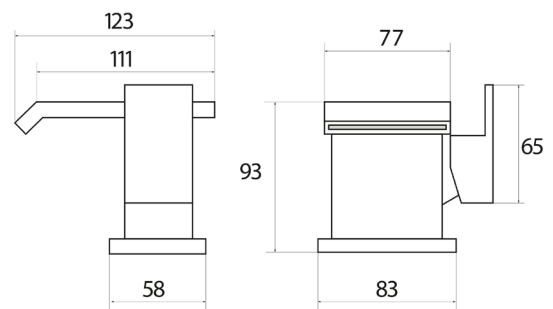

## Miami Basin Mixer

Product Code: TAP121

**SCUDO**  
BEAUTIFUL BATHROOMS

0330 124 7290

sales@scudo.co.uk - www.scudo.co.uk

Scudo is the trading name of Harrison Bathrooms Ltd. Whilst we endeavour to ensure that the product information is accurate we accept no liability for any information given. All images are for illustration purposes only. Product images and specification are subject to change. Measurement are in millimetres and are nominal.

Product Name	TAP121
Product Description	Mono Basin Mixer with Push Waste
<b>Product Transportation</b>	
Barcode	5060500641122
Country of origin	CH
Commodity code	8481801190
<b>Product Measurements</b>	
Product Weight (KG)	1.745
Product Width (mm)	105
Product Height (mm)	100
Product Depth (mm)	0
Product Length (mm)	0
<b>Primary Packed Measurements</b>	
Packaged Weight	0.002
Packed Length	20.3
Packed Width	15.8
Packed Height	14.1
<b>Packaging Weights</b>	
Card (kg)	0.218
Paper (kg)	8
Wood (kg)	n/a
Plastic (kg)	0.006
Compliance DOP	HBD0C007 , HBD0C008

<b>General Information</b>	
Construction Material	Brass
Installation type	Mono Mixer
Colour / Finish	Chrome
<b>Tap / Shower Attributes</b>	
WRAS Approved	No
TMV Approved	No
Minimum Operating Pressure (bar)	0.2
Maximum Operating Pressure (bar)	5
Flexible Tails Included	Yes
Number of tap holes required	1
Handle Type	Lever
Swivel Spout	No
Inlet Connection	1/2" M10
Outlet Connection	N/a
Tap Hole Diameter (mm)	35
Tap Type description	Mono Mixer
Includes Waste	Yes
Valve / Cartridge Type	Plastic Cartridge
Cartridge Spare code	T7012-08
<b>Flow Rates</b>	
0.2bar (l/min)	2
0.5bar (l/min)	5.2
1bar (l/min)	7.5
2bar (l/min)	10.7
3bar (l/min)	13.3

**Dimensions**  
(measurements in mm)