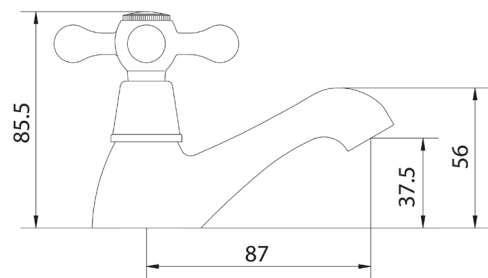

PRODUCT DATA SHEET

Classic Basin Taps

Product Code: TAP004

SCUDO
BEAUTIFUL BATHROOMS

0330 124 7290

sales@scudo.co.uk - www.scudo.co.uk

Scudo is the trading name of Harrison Bathrooms Ltd. Whilst we endeavour to ensure that the product information is accurate we accept no liability for any information given. All images are for illustration purposes only. Product images and specification are subject to change. Measurement are in millimetres and are nominal.

Product Name	TAP004
Product Description	Basin Taps
Product Transportation	
Barcode	5060500640644
Country of origin	CH
Commodity code	8481801190
Product Measurements	
Product Weight (KG)	0.865
Product Width (mm)	72.5
Product Height (mm)	85
Product Depth (mm)	0
Product Length (mm)	118.5
Primary Packed Measurements	
Packaged Weight	0.95
Packed Length	17
Packed Width	14.5
Packed Height	6.3
Packaging Weights	
Card (kg)	0.218
Paper (kg)	8
Wood (kg)	n/a
Plastic (kg)	0.006
Compliance DOP	HBDOC007 , HBDOC008

General Information	
Construction Material	Brass
Installation type	Desk Mounted
Colour / Finish	Chrome
Tap / Shower Attributes	
WRAS Approved	No
TMV Approved	No
Minimum Operating Pressure (bar)	0.2
Maximum Operating Pressure (bar)	5
Flexible Tails Included	No
Number of tap holes required	2
Handle Type	Cross
Swivel Spout	No
Inlet Connection	1/2 BSP
Outlet Connection	N/a
Tap Hole Diameter (mm)	30
Tap Type description	BIB
Includes Waste	No
Valve / Cartridge Type	Screw Down Cartridge
Cartridge Spare code	T6308-08
Flow Rates	
0.2bar (l/min)	3.6
0.5bar (l/min)	9.8
1bar (l/min)	14.5
2bar (l/min)	21.2
3bar (l/min)	26.3