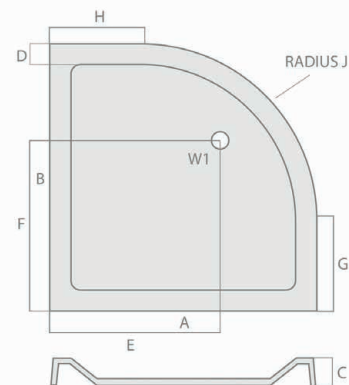

PRODUCT DATA SHEET

Quadrant Shower Tray

Product Code: S0027

SCUDO
BEAUTIFUL BATHROOMS

0330 124 7290

sales@scudo.co.uk - www.scudo.co.uk

Scudo is the trading name of Harrison Bathrooms Ltd. Whilst we endeavour to ensure that the product information is accurate we accept no liability for any information given. All images are for illustration purposes only. Product images and specification are subject to change. Measurement are in millimetres and are nominal.

Product Name	S0027
Product Description	Quadrant Shower Tray 800 X 800 X 40
Product Transportation	
Barcode	5060500648480
Country of origin	UK
Commodity code	3922100000
Product Measurements	
Product Weight (KG)	20
Product Width (mm)	900
Product Height (mm)	40
Product Depth (mm)	0
Product Length (mm)	800
Primary Packed Measurements	
Packaged Weight	20
Packed Length	900
Packed Width	1000
Packed Height	100
Packaging Weights	
Card (kg)	0
Paper (kg)	0
Wood (kg)	0
Plastic (kg)	0
Compliance DOP	HBD0C049 , HBD0C050

General Information	
Construction Material	Stone cast ABS capped
Installation type	Floor & Feet kit mounted
Colour / Finish	White
Shower Tray Attributes	
Radius	550
Slip Resistant	No
Waste Included	No
Profile Type	Low Profile
Depth (mm)	40
Handed	N/a
Compatible Leg Set	SO43
Shape	Quad
Waste Size (Ø)	90

Size mm	Waste Position	Waste Size	A	B	C	D	E	F	G	H	J
800 x 800	W1	90	800	800	40	65	500	500	250	250	550
900 x 900	W1	90	900	900	40	65	600	600	350	350	550
1000 x 1000	W1	90	1000	1000	40	65	700	700	450	450	550