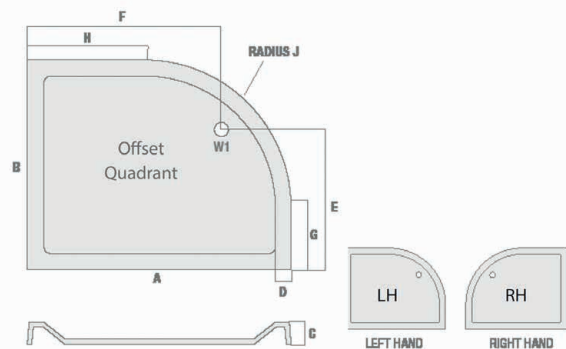

PRODUCT DATA SHEET

Off Set Quadrant Shower Tray

Product Code: S0032

SCUDO
BEAUTIFUL BATHROOMS

0330 124 7290

sales@scudo.co.uk - www.scudo.co.uk

Scudo is the trading name of Harrison Bathrooms Ltd. Whilst we endeavour to ensure that the product information is accurate we accept no liability for any information given. All images are for illustration purposes only. Product images and specification are subject to change. Measurement are in millimetres and are nominal.

Product Name	S0032
Product Description	Offset Quad Shower Tray Lh 1000 X 800 X 40
Product Transportation	
Barcode	5060500648534
Contry of origin	UK
Comodity code	3922100000
Product Measurements	
Product Weight (KG)	22
Product Width (mm)	800
Product Height (mm)	40
Product Depth (mm)	0
Product Length (mm)	1000
Primary Packed Measurements	
Packaged Weight	22
Packed Length	1100
Packed Width	900
Packed Height	100
Packaging Weights	
Card (kg)	0
Paper (kg)	0
Wood (kg)	0
Plastic (kg)	0
Compliance DOP	HBD0C049 , HBD0C050

General Information	
Construction Material	Stone cast ABS capped
Installation type	Floor & Feet kit mounted
Colour / Finish	White
Shower Tray Attributes	
Radius	550
Slip Resistant	No
Waste Included	No
Profile Type	Low Profile
Depth (mm)	40
Handed	Left
Compatable Leg Set	SO43
Shape	Offset Quad
Waste Size (Ø)	90

Size mm	Waste Position	Waste Size	A	B	C	D	E	F	G	H	J
900 x 760	W1	90	900	760	40	65	470	600	210	350	550
900 x 800	W1	90	900	800	40	65	510	600	250	350	550
1000 x 800	W1	90	1000	800	40	65	510	700	250	450	550
1000 x 900	W1	90	1000	900	40	65	610	700	350	450	550
1200 x 800	W1	90	1200	800	40	65	510	900	350	650	550
1200 x 900	W1	90	1200	900	40	65	610	900	350	650	550