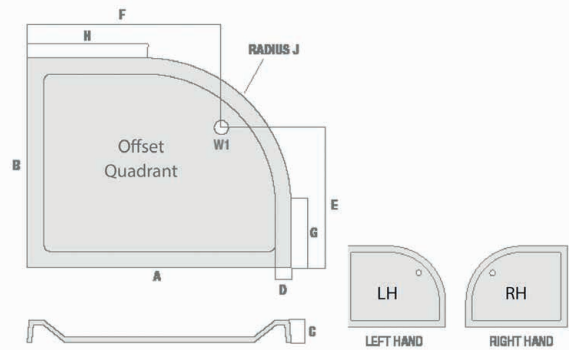

## Off Set Quadrant Shower Tray

Product Code: S0033

**SCUDO**  
BEAUTIFUL BATHROOMS

0330 124 7290

sales@scudo.co.uk - www.scudo.co.uk

Scudo is the trading name of Harrison Bathrooms Ltd. Whilst we endeavour to ensure that the product information is accurate we accept no liability for any information given. All images are for illustration purposes only. Product images and specification are subject to change. Measurement are in millimetres and are nominal.

Product Name	S0033
Product Description	Offset Quad Shower Tray Rh 1000 X 800 X 40
<b>Product Transportation</b>	
Barcode	5060500648541
Contry of origin	UK
Comodity code	3922100000
<b>Product Measurements</b>	
Product Weight (KG)	22
Product Width (mm)	800
Product Height (mm)	40
Product Depth (mm)	0
Product Length (mm)	1000
<b>Primary Packed Measurements</b>	
Packaged Weight	22
Packed Length	1100
Packed Width	900
Packed Height	100
<b>Packaging Weights</b>	
Card (kg)	0
Paper (kg)	0
Wood (kg)	0
Plastic (kg)	0.011
Compliance DOP	HBD0C049 , HBD0C050

Size mm	Waste Position	Waste Size	A	B	C	D	E	F	G	H	J
900 x 760	W1	90	900	760	40	65	470	600	210	350	550
900 x 800	W1	90	900	800	40	65	510	600	250	350	550
1000 x 800	W1	90	1000	800	40	65	510	700	250	450	550
1000 x 900	W1	90	1000	900	40	65	610	700	350	450	550
1200 x 800	W1	90	1200	800	40	65	510	900	350	650	550
1200 x 900	W1	90	1200	900	40	65	610	900	350	650	550

## Dimensions

(measurements in mm)