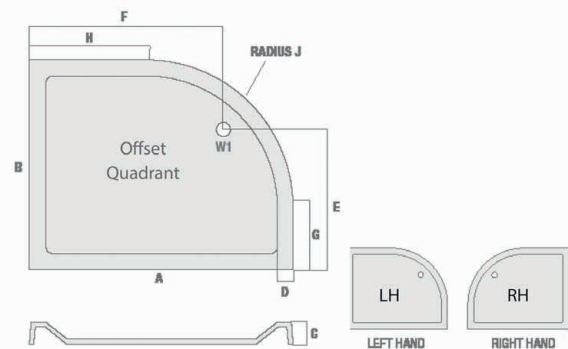

PRODUCT DATA SHEET

Off Set Quadrant Shower Tray

Product Code: S0036

SCUDO
BEAUTIFUL BATHROOMS

0330 124 7290

sales@scudo.co.uk - www.scudo.co.uk

Scudo is the trading name of Harrison Bathrooms Ltd. Whilst we endeavour to ensure that the product information is accurate we accept no liability for any information given. All images are for illustration purposes only. Product images and specification are subject to change. Measurement are in millimetres and are nominal.

Product Name	S0036
Product Description	Offset Quad Shower Tray Lh 1200 X 800 X 40
Product Transportation	
Barcode	5060500648572
Contry of origin	UK
Comodity code	3922100000
Product Measurements	
Product Weight (KG)	28
Product Width (mm)	800
Product Height (mm)	40
Product Depth (mm)	0
Product Length (mm)	1200
Primary Packed Measurements	
Packaged Weight	28
Packed Length	1300
Packed Width	900
Packed Height	100
Packaging Weights	
Card (kg)	0
Paper (kg)	0
Wood (kg)	0
Plastic (kg)	0
Compliance DOP	HBD0C049 , HBD0C050

General Information	
Construction Material	Stone cast ABS capped
Installation type	Floor & Feet kit mounted
Colour / Finish	White
Shower Tray Attributes	
Radius	550
Slip Resistant	No
Waste Included	No
Profile Type	Low Profile
Depth (mm)	40
Handed	Left
Compatable Leg Set	SO43
Shape	Offset Quad
Waste Size (Ø)	90

Size mm	Waste Position	Waste Size	A	B	C	D	E	F	G	H	J
900 x 760	W1	90	900	760	40	65	470	600	210	350	550
900 x 800	W1	90	900	800	40	65	510	600	250	350	550
1000 x 800	W1	90	1000	800	40	65	510	700	250	450	550
1000 x 900	W1	90	1000	900	40	65	610	700	350	450	550
1200 x 800	W1	90	1200	800	40	65	510	900	350	650	550
1200 x 900	W1	90	1200	900	40	65	610	900	350	650	550